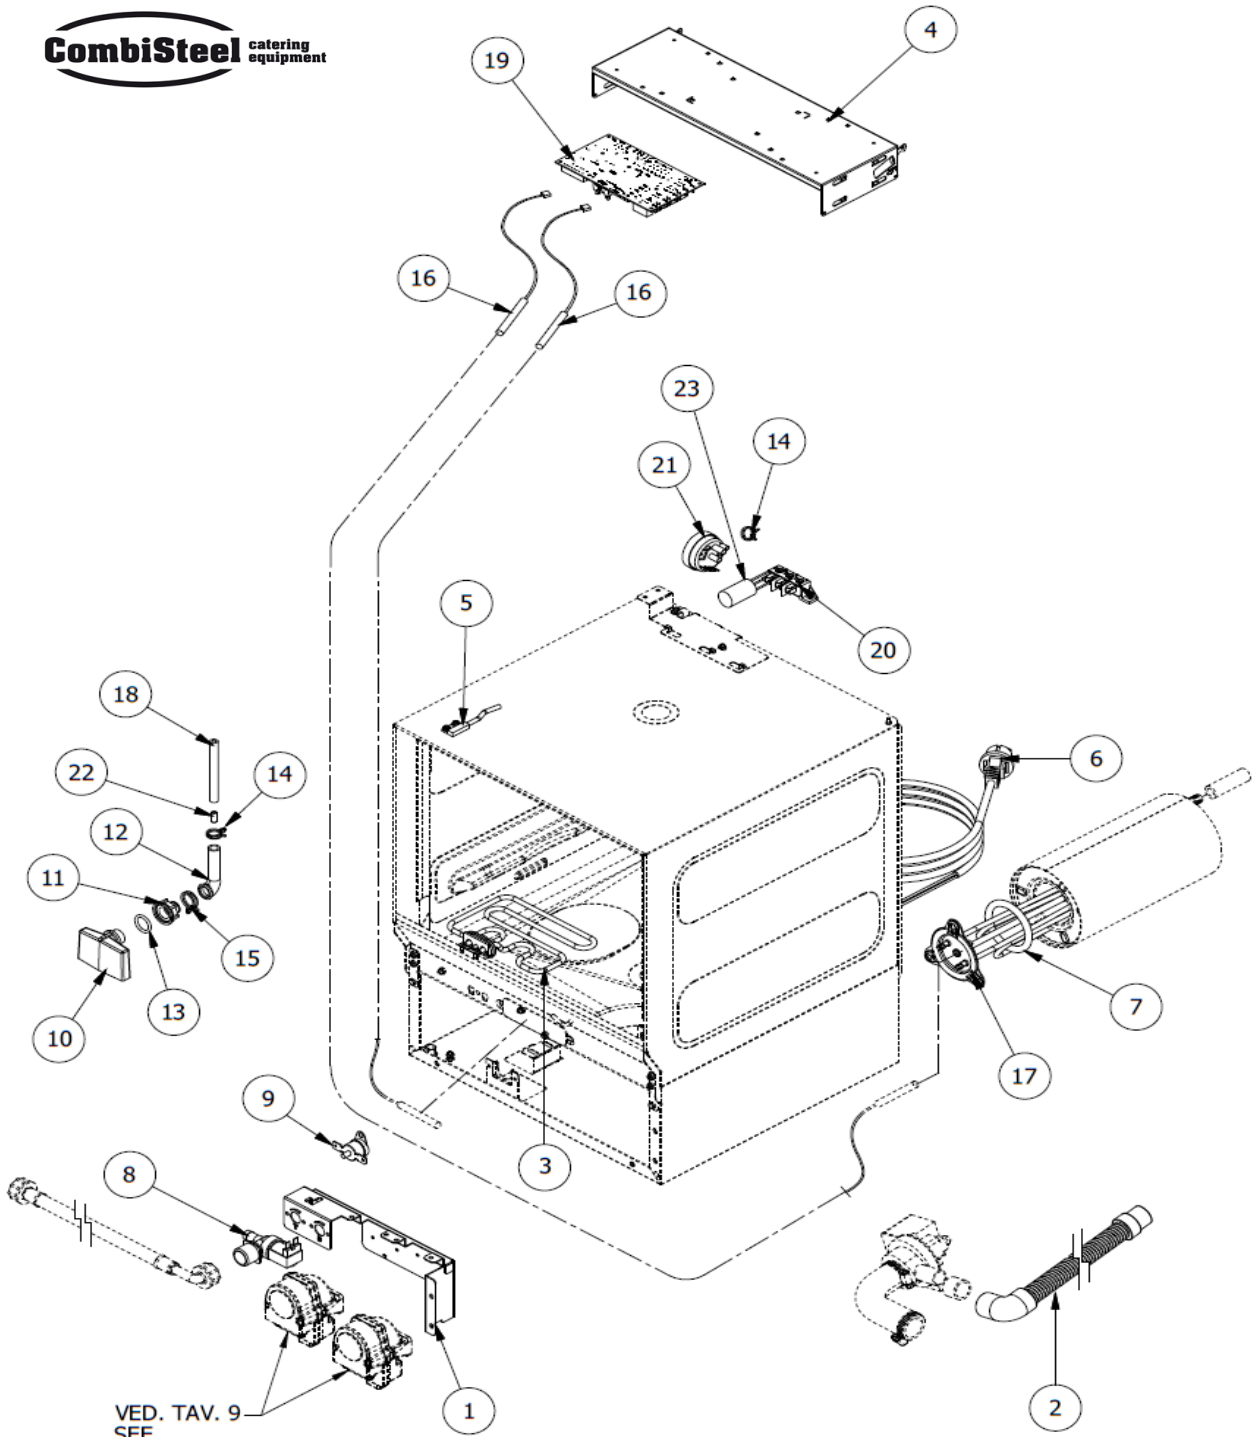

7280.0030

Onderdelen informatie

Erzatzteil information

Spare part information

Information de pièces

POS:	Art.No.:	Omschrijving:
1	CS9136.4006	WASHER FOR DOOR TENSIONER
2	CS9136.4005	DOOR TENSIONER
3	CS9136.4070	TENSIONER GUIDE
4	CS9136.4075	S.S. BLOCK FOR DOOR TENSIONER
5		BASE ASSY
6		PRESSOSTAT AND TERMINAL BOARD SUPPORT
7		REAR PANEL
8		LOWER TRIM PANEL
9		BOTTOM GUARD
10		PLASTIC SNAP CABLE
11		
12		
13	CS9136.4007	STAINLESS STEEL SCREW M4x20 TCPS
14	CS9136.4080	MOUNTAIN BRACKET ASSY FOR RIGHT HINGE
15	CS9136.4085	MOUNTAIN BRACKET ASSY FOR LEFT HINGE
16	CS9136.1798	ADJUSTABLE FOOT M10 (*)
17	CS9136.0234	CABLE CLAMP
18		DOOR GASKET L=mm. 450 (*)
19		MALE PLASTIC LATCH
20	CS9136.1078	EPDM GASKET DIM. mm.20x2x448 L (*)
21	CS9136.4090	LINCHPIN
22	CS9136.4095	TENSIONING PIN
23		LOWER REAR PANEL
24	CS9136.1526	MAGNETIC UNIT (*)
25		DOOR JACK ASSY (*)
26		UPPER COVER ASSY
27		6-KEYS DISPLAY
28		10-WIRES FLAT CABLE

CombiSteel catering equipment

POS:	Art.No.:	Omschrijving:
1		DETERGENT DISPENSER-THERMOSTATS SUPPORT
2		DRAIN HOSE L=2500 mm
3	CS9999.0199	HEATING ELEMENT 240V 2400W (*)
4		ELECTRICAL SUPPORT
5	CS9136.2706	PROX MAGNETIC MICROSWITCH (*)
6	CS9136.2926	POWER CORD SUPPLY 3G 1,5
7	CS9998.5876	O-RING FOR BOILER FLANGE (*)
8	CS9136.0193	SINGLE SOLENOID VALVE 90° 230V (*)
9		MANUAL RESET SAFETY THERMOSTAT 95°C (*)
10		AIR TRAP (*)
11	CS9136.1043	AIR TRAP NUT
12	CS9136.0814	ANTI-CONDENSATION PIPE FITTING
13	CS9136.0816	O-RING 4081
14	CS9136.0190	Ø 15,9-14,8 HOSE CLAMP
15	CS9136.0192	Ø 21,6-20,6 WIRE CLAMP
16	CS9136.4020	NTC PROBE AMP MODU II FOR BOILER/TANK(*)
17		BOILER HEATING ELEMENT 240V 3000W (*)
18	CS9136.0652	EPDM HOSE , BLACK D. mm. 5x10
19	CS9136.0010	12 RELAYS ELECTRONIC CARDBOARD (*)
20		TERMINAL BOARD FV 110 - 40A - 450V
21	CS9136.3118	PRESSOSTAT LEVEL 28/12 (*)
22	CS9136.0815	BRASS PIPE
23	CS9136.0787	INTERFERENCE SURPRESSOR 0,47 µF