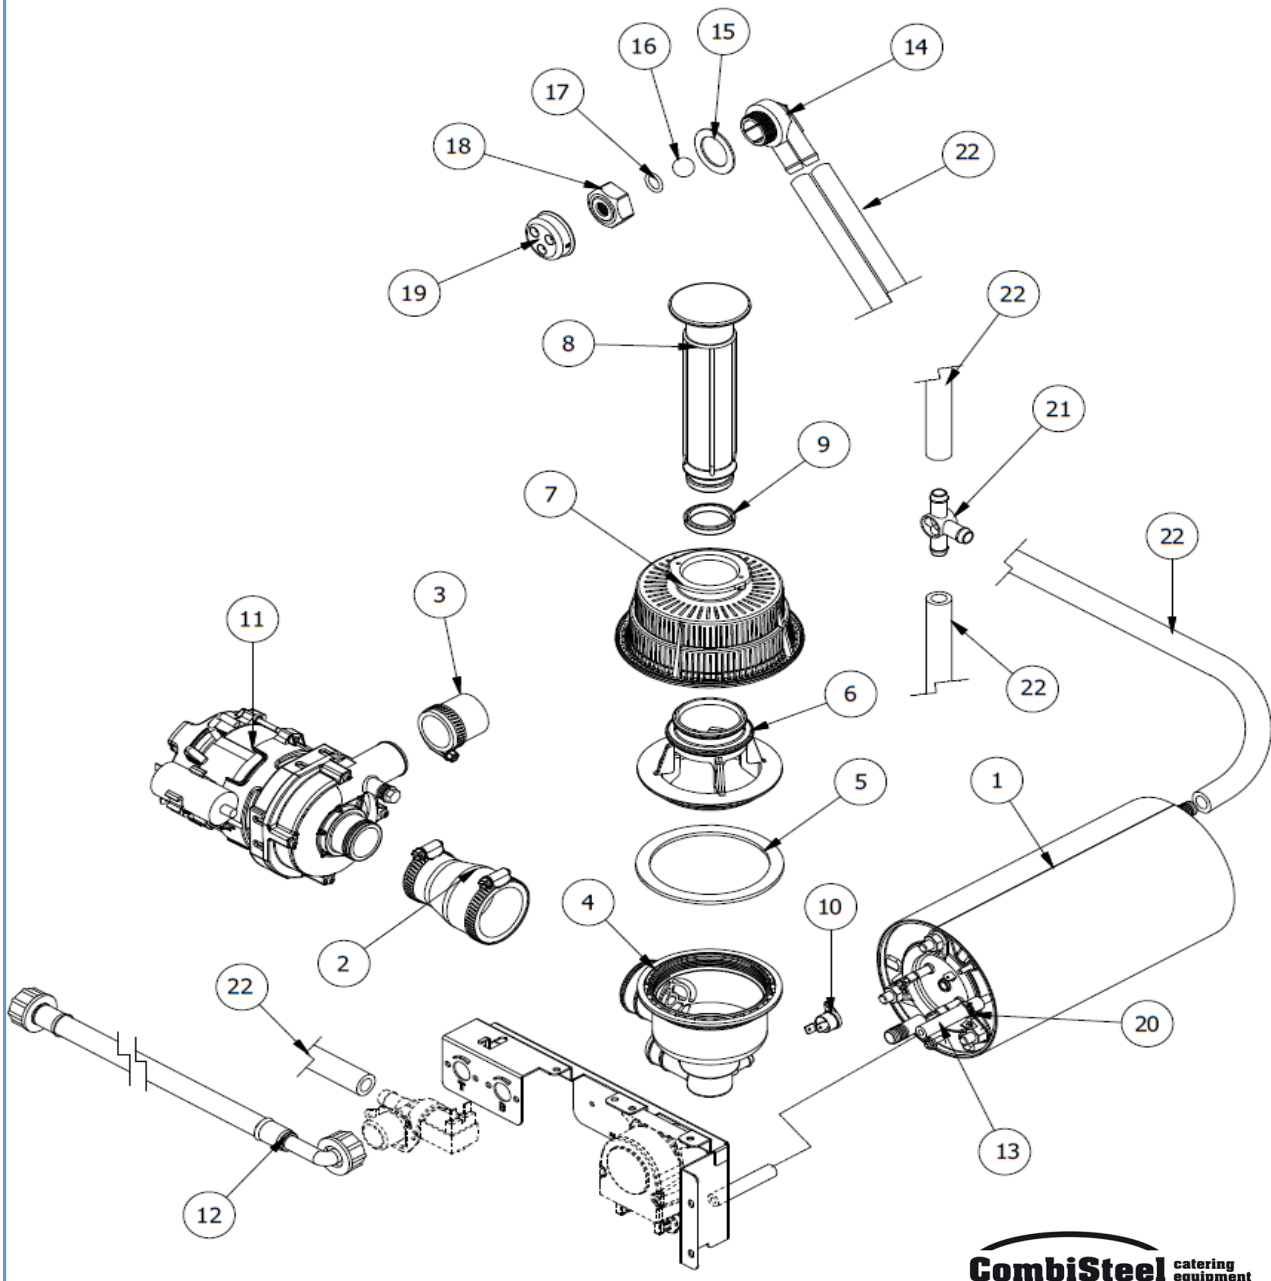

7280.0030

Onderdelen informatie

Erzatzteil information

Spare part information

Information de pièces

POS:	Art.No.:	Omschrijving:
1	CS9136.4006	WASHER FOR DOOR TENSIONER
2	CS9136.4005	DOOR TENSIONER
3	CS9136.4070	TENSIONER GUIDE
4	CS9136.4075	S.S. BLOCK FOR DOOR TENSIONER
5		BASE ASSY
6		PRESSOSTAT AND TERMINAL BOARD SUPPORT
7		REAR PANEL
8		LOWER TRIM PANEL
9		BOTTOM GUARD
10		PLASTIC SNAP CABLE
11		
12		
13	CS9136.4007	STAINLESS STEEL SCREW M4x20 TCPS
14	CS9136.4080	MOUNTAIN BRACKET ASSY FOR RIGHT HINGE
15	CS9136.4085	MOUNTAIN BRACKET ASSY FOR LEFT HINGE
16	CS9136.1798	ADJUSTABLE FOOT M10 (*)
17	CS9136.0234	CABLE CLAMP
18		DOOR GASKET L=mm. 450 (*)
19		MALE PLASTIC LATCH
20	CS9136.1078	EPDM GASKET DIM. mm.20x2x448 L (*)
21	CS9136.4090	LINCHPIN
22	CS9136.4095	TENSIONING PIN
23		LOWER REAR PANEL
24	CS9136.1526	MAGNETIC UNIT (*)
25		DOOR JACK ASSY (*)
26		UPPER COVER ASSY
27		6-KEYS DISPLAY
28		10-WIRES FLAT CABLE

CombiSteel catering equipment

POS:	Art.No.:	Omschrijving:
1		DETERGENT DISPENSER-THERMOSTATS SUPPORT
2		DRAIN HOSE L=2500 mm
3	CS9999.0199	HEATING ELEMENT 240V 2400W (*)
4		ELECTRICAL SUPPORT
5	CS9136.2706	PROX MAGNETIC MICROSWITCH (*)
6	CS9136.2926	POWER CORD SUPPLY 3G 1,5
7	CS9998.5876	O-RING FOR BOILER FLANGE (*)
8	CS9136.0193	SINGLE SOLENOID VALVE 90° 230V (*)
9		MANUAL RESET SAFETY THERMOSTAT 95°C (*)
10		AIR TRAP (*)
11	CS9136.1043	AIR TRAP NUT
12	CS9136.0814	ANTI-CONDENSATION PIPE FITTING
13	CS9136.0816	O-RING 4081
14	CS9136.0190	Ø 15,9-14,8 HOSE CLAMP
15	CS9136.0192	Ø 21,6-20,6 WIRE CLAMP
16	CS9136.4020	NTC PROBE AMP MODU II FOR BOILER/TANK(*)
17		BOILER HEATING ELEMENT 240V 3000W (*)
18	CS9136.0652	EPDM HOSE , BLACK D. mm. 5x10
19	CS9136.0010	12 RELAYS ELECTRONIC CARDBOARD (*)
20		TERMINAL BOARD FV 110 - 40A - 450V
21	CS9136.3118	PRESSOSTAT LEVEL 28/12 (*)
22	CS9136.0815	BRASS PIPE
23	CS9136.0787	INTERFERENCE SURPRESSOR 0,47 µF