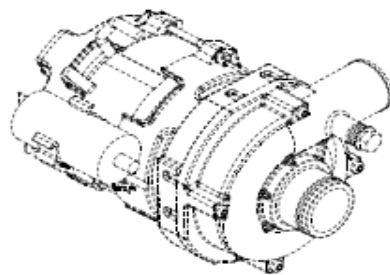

COD. 6001-0002 (230V 50Hz)
COD. 6001-0009 (230V 60Hz)

CombiSteel catering
equipment

POS:	Art.No.:	Omschrijving:
1		PUMP PLASTIC BODY
2	CS9136.2852	GASKET
3		IMPELLER
4	CS9136.2471	MECHANICAL SEAL ASSY
5		CAPACITOR 12,5μF