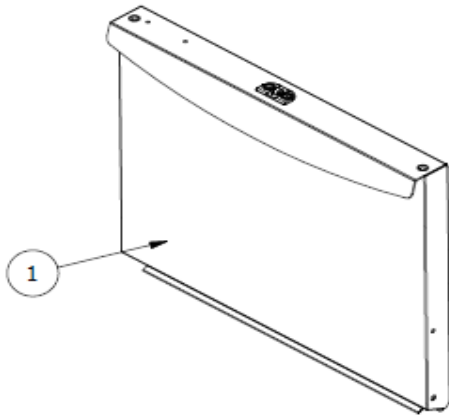

POS:	Art.No.:	Omschrijving:
1		DOOR ASSY TYPE 1
2		DOOR ASSY TYPE 2
3		DOOR ASSY TYPE 3
4		DOOR ASSY TYPE 4
5		DOOR ASSY TYPE 5