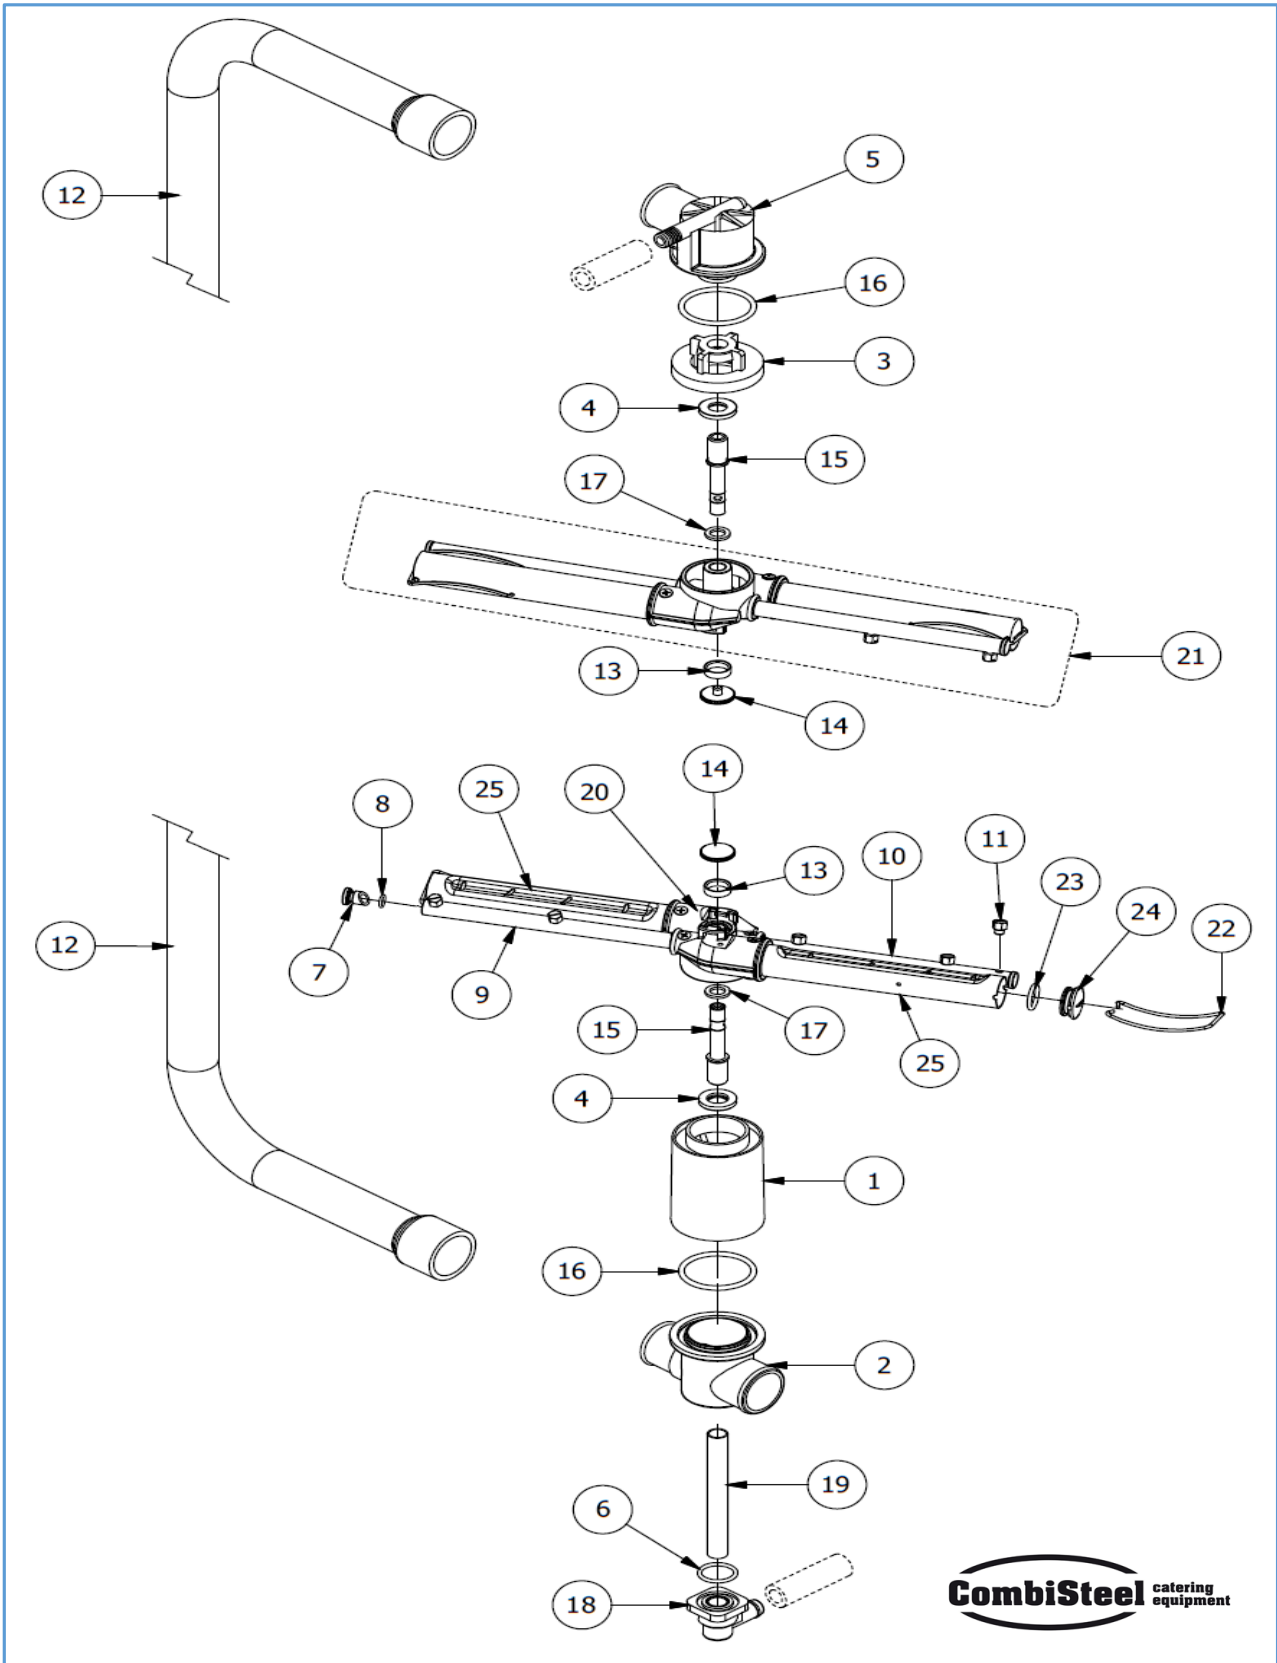

POS:	Art.No.:	Omschrijving:
1	CS9136.1244	PLASTIC CYLINDER FOR WASH ARMS
2	CS9136.0605	LOWER CONNECTING ROD
3	CS9136.2653	PLASTIC CONNECTION FLANGE
4	CS9136.1242	SUPPORTING WASHER
5	CS9136.1037	UPPER CONNECTING ROD
6	CS9136.0101	O-RING 128
7	CS9136.0690	RINSE PLASTIC PLUG (*)
8	CS9136.0700	O-RING 106
9	CS9136.1055	RIGHT RINSE PIPE SEGMENT
10	CS9136.1056	LEFT RINSE PIPE SEGMENT
11	CS9136.3172	STAINLESS STEEL RINSE NOZZLE M6
12		WASHING PIPE
13	CS9136.0796	PTFE RING (*)
14	CS9136.0451	STAINLESS STEEL KNURLED SCREW(*)
15	CS9136.0608	WASHING ARMS FULCRUM
16	CS9136.0525	O-RING 147
17	CS9136.0463	WASHING ARMS WASHER (*)
18	CS9136.2422	90° PLASTIC CONNECTION M13x1
19	CS9136.0609	STAINLESS STEEL CONNECTION ROD
20	CS9136.0580	4RP DISTRIBUTOR (*)
21	CS9136.3014	WASHING ARM ASSY
22	CS9136.0743	LEAF SPRING
23	CS9136.0112	O-RING 121
24	CS9136.0741	WASHING ARMS PLASTIC PLUG (*)
25	CS9136.2982	WASHING ARMS PIPE SEGMENT