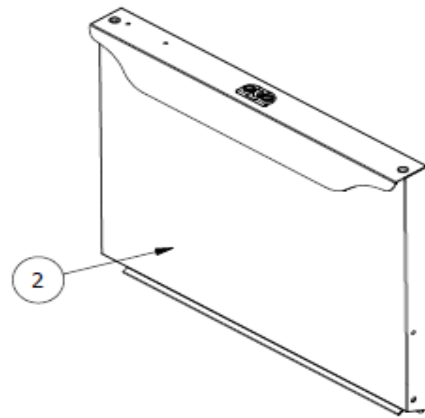

POS:	Art.No.:	Omschrijving:
1		DOOR ASSY TYPE 1
2		DOOR ASSY TYPE 2
3		DOOR ASSY TYPE 3
4		DOOR ASSY TYPE 4
5		DOOR ASSY TYPE 5