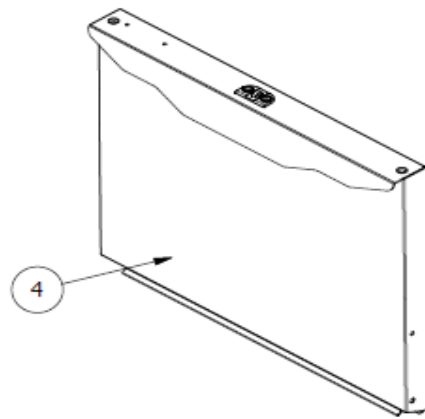

POS:	Art.No.:	Omschrijving:
1		DOOR ASSY TYPE 1
2		DOOR ASSY TYPE 2
3		DOOR ASSY TYPE 3
4		DOOR ASSY TYPE 4
5		DOOR ASSY TYPE 5