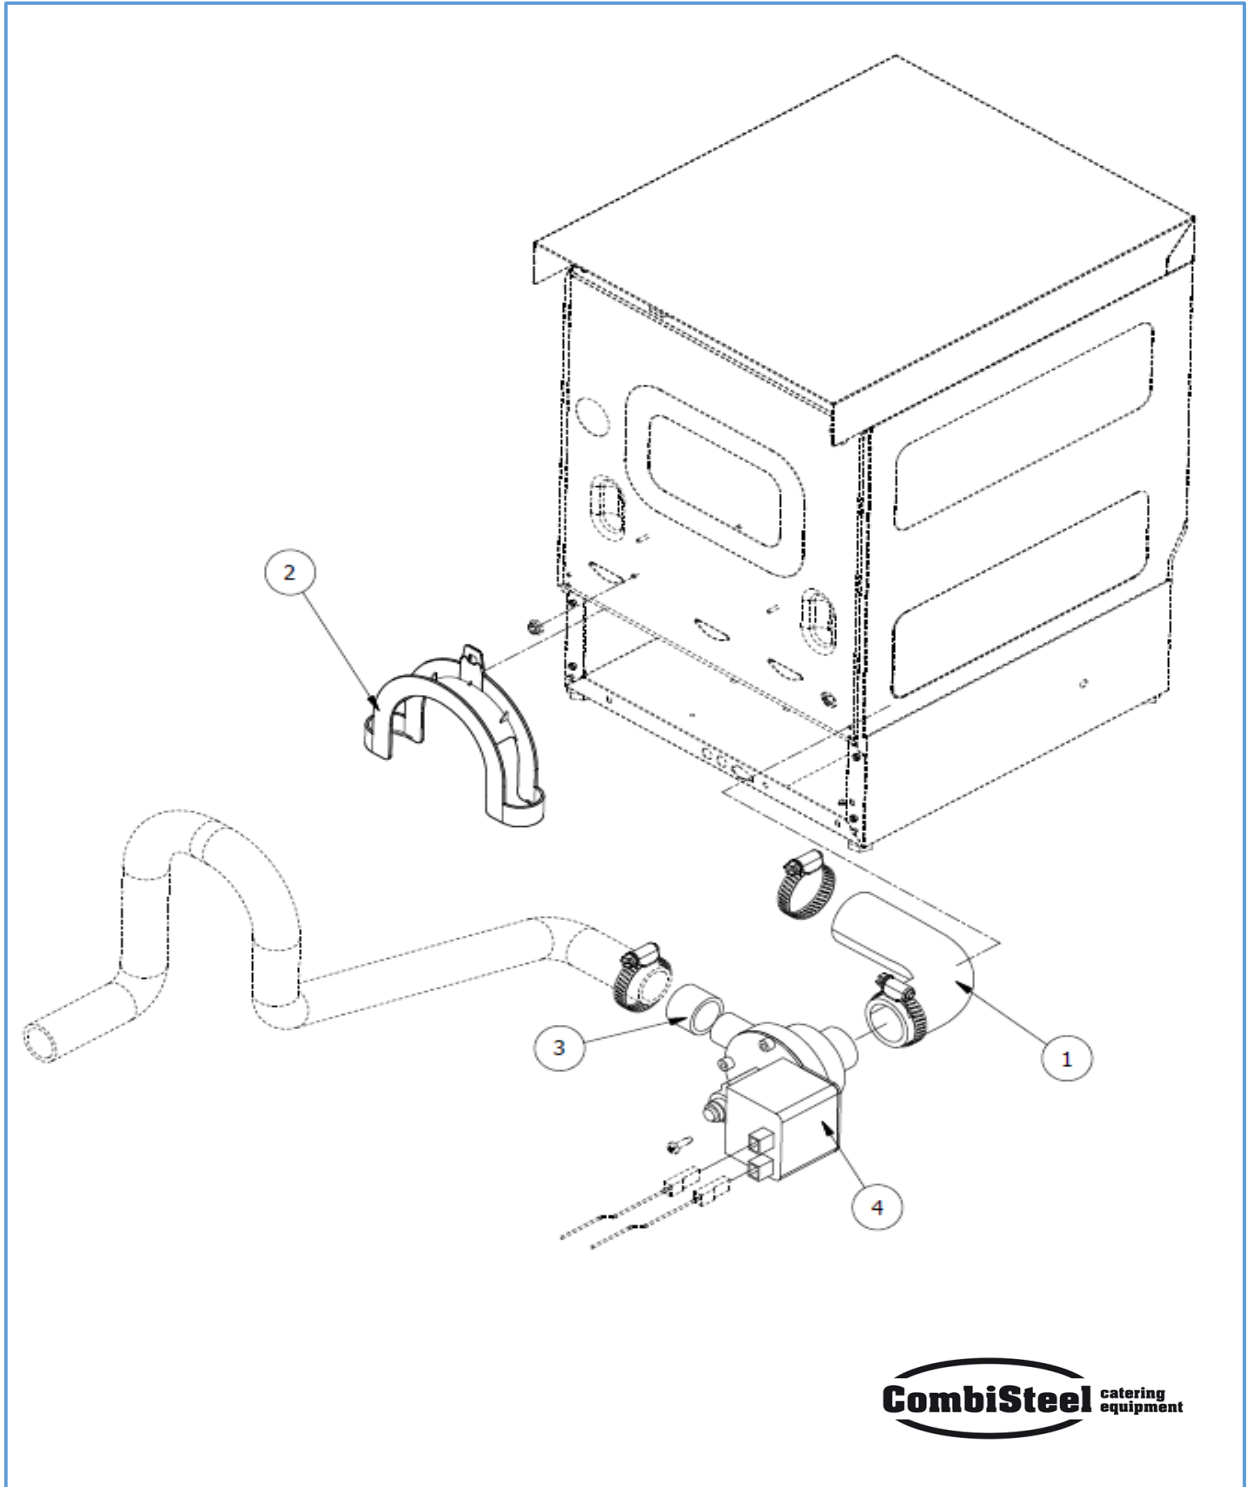

POS:	Art.No.:	Omschrijving:
1	CS9136.1336	RUBBER COUPLING
2	CS9136.3116	DRAIN HOSE SUPPORT
3		EPDM HOSE
4	CS9136.2149	DRAIN PUMP 230V 50Hz(*)
4A		DRAIN PUMP 220V 60Hz(*)