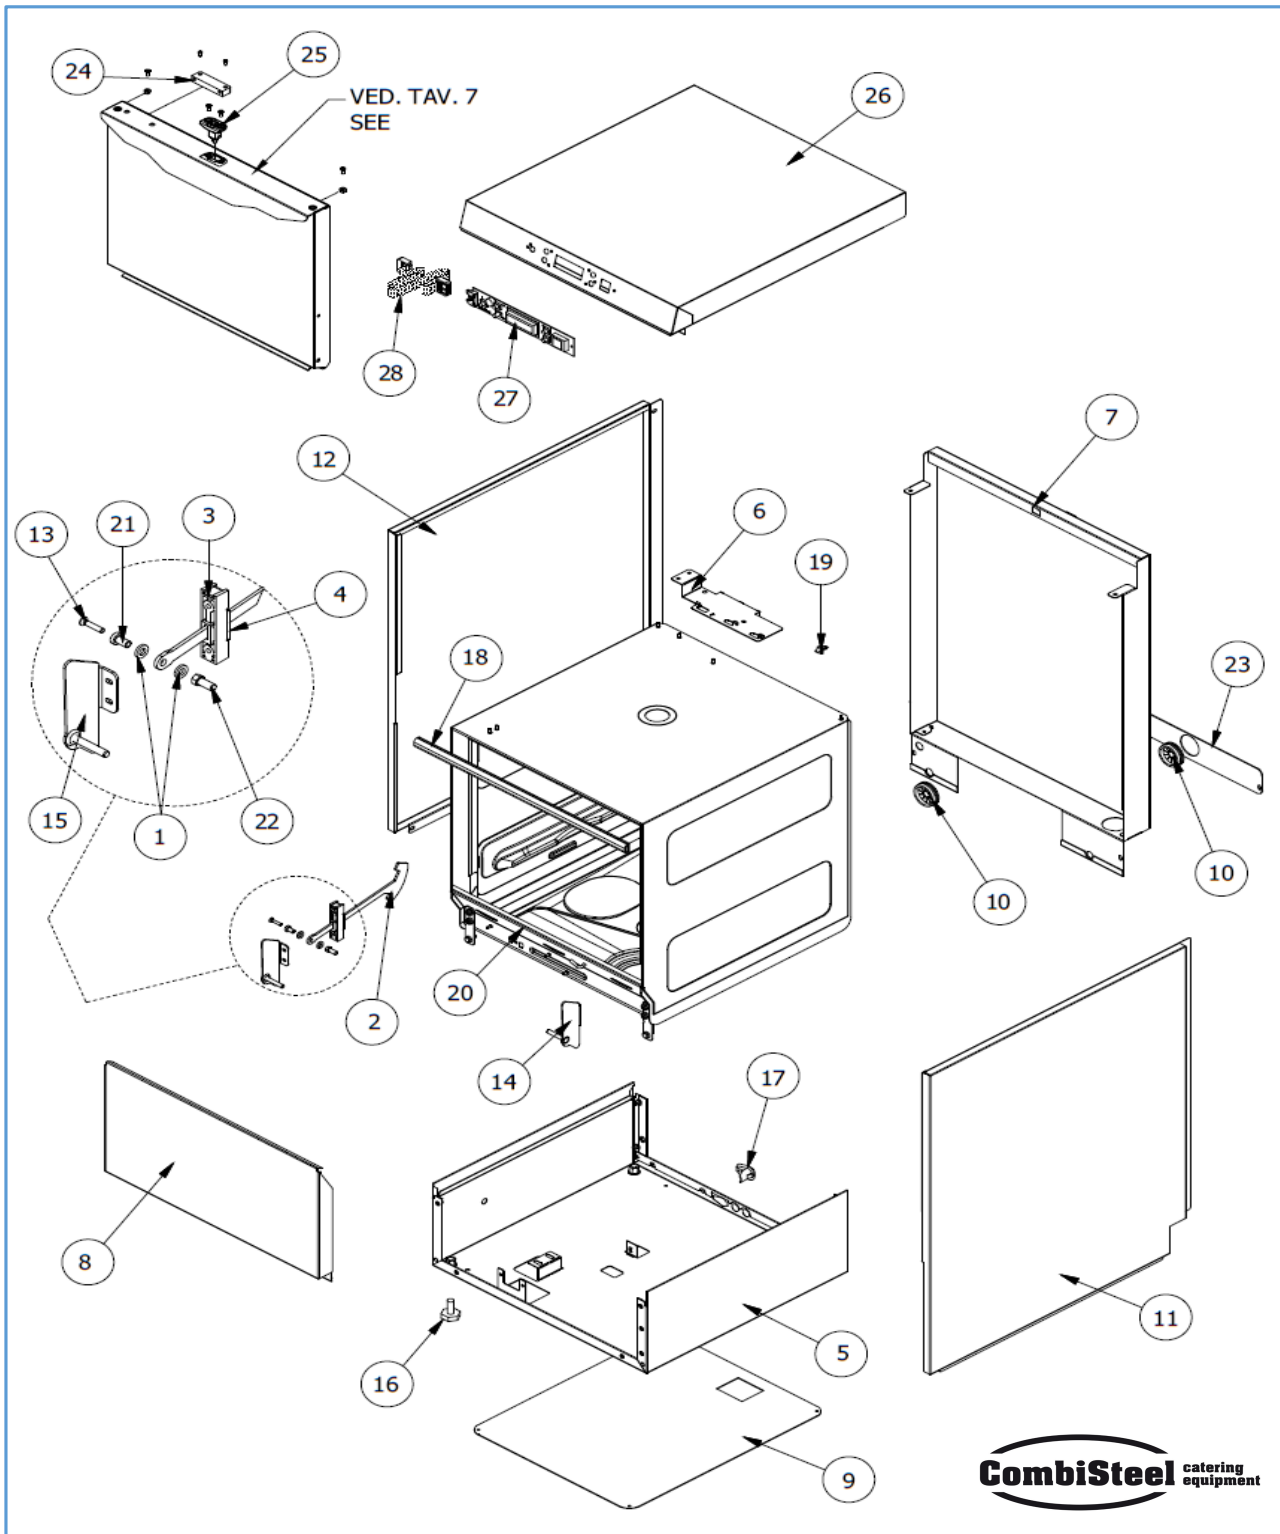

7280.0030

Onderdelen informatie

Erzatzteil information

Spare part information

Information de pièces

POS:	Art.No.:	Omschrijving:
1	CS9136.4006	WASHER FOR DOOR TENSIONER
2	CS9136.4005	DOOR TENSIONER
3	CS9136.4070	TENSIONER GUIDE
4	CS9136.4075	S.S. BLOCK FOR DOOR TENSIONER
5		BASE ASSY
6		PRESSOSTAT AND TERMINAL BOARD SUPPORT
7		REAR PANEL
8		LOWER TRIM PANEL
9		BOTTOM GUARD
10		PLASTIC SNAP CABLE
11		
12		
13	CS9136.4007	STAINLESS STEEL SCREW M4x20 TCPS
14	CS9136.4080	MOUNTAIN BRACKET ASSY FOR RIGHT HINGE
15	CS9136.4085	MOUNTAIN BRACKET ASSY FOR LEFT HINGE
16	CS9136.1798	ADJUSTABLE FOOT M10 (*)
17	CS9136.0234	CABLE CLAMP
18		DOOR GASKET L=mm. 450 (*)
19		MALE PLASTIC LATCH
20	CS9136.1078	EPDM GASKET DIM. mm.20x2x448 L (*)
21	CS9136.4090	LINCHPIN
22	CS9136.4095	TENSIONING PIN
23		LOWER REAR PANEL
24	CS9136.1526	MAGNETIC UNIT (*)
25		DOOR JACK ASSY (*)
26		UPPER COVER ASSY
27		6-KEYS DISPLAY
28		10-WIRES FLAT CABLE

CombiSteel catering equipment

POS:	Art.No.:	Omschrijving:
1		DETERGENT DISPENSER-THERMOSTATS SUPPORT
2		DRAIN HOSE L=2500 mm
3	CS9999.0199	HEATING ELEMENT 240V 2400W (*)
4		ELECTRICAL SUPPORT
5	CS9136.2706	PROX MAGNETIC MICROSWITCH (*)
6	CS9136.2926	POWER CORD SUPPLY 3G 1,5
7	CS9998.5876	O-RING FOR BOILER FLANGE (*)
8	CS9136.0193	SINGLE SOLENOID VALVE 90° 230V (*)
9		MANUAL RESET SAFETY THERMOSTAT 95°C (*)
10		AIR TRAP (*)
11	CS9136.1043	AIR TRAP NUT
12	CS9136.0814	ANTI-CONDENSATION PIPE FITTING
13	CS9136.0816	O-RING 4081
14	CS9136.0190	Ø 15,9-14,8 HOSE CLAMP
15	CS9136.0192	Ø 21,6-20,6 WIRE CLAMP
16	CS9136.4020	NTC PROBE AMP MODU II FOR BOILER/TANK(*)
17		BOILER HEATING ELEMENT 240V 3000W (*)
18	CS9136.0652	EPDM HOSE , BLACK D. mm. 5x10
19	CS9136.0010	12 RELAYS ELECTRONIC CARDBOARD (*)
20		TERMINAL BOARD FV 110 - 40A - 450V
21	CS9136.3118	PRESSOSTAT LEVEL 28/12 (*)
22	CS9136.0815	BRASS PIPE
23	CS9136.0787	INTERFERENCE SURPRESSOR 0,47 µF