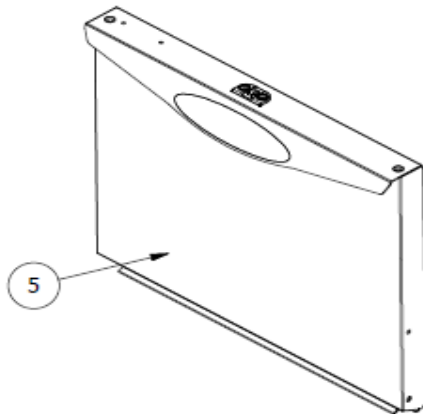

POS:	Art.No.:	Omschrijving:
1		DOOR ASSY TYPE 1
2		DOOR ASSY TYPE 2
3		DOOR ASSY TYPE 3
4		DOOR ASSY TYPE 4
5		DOOR ASSY TYPE 5