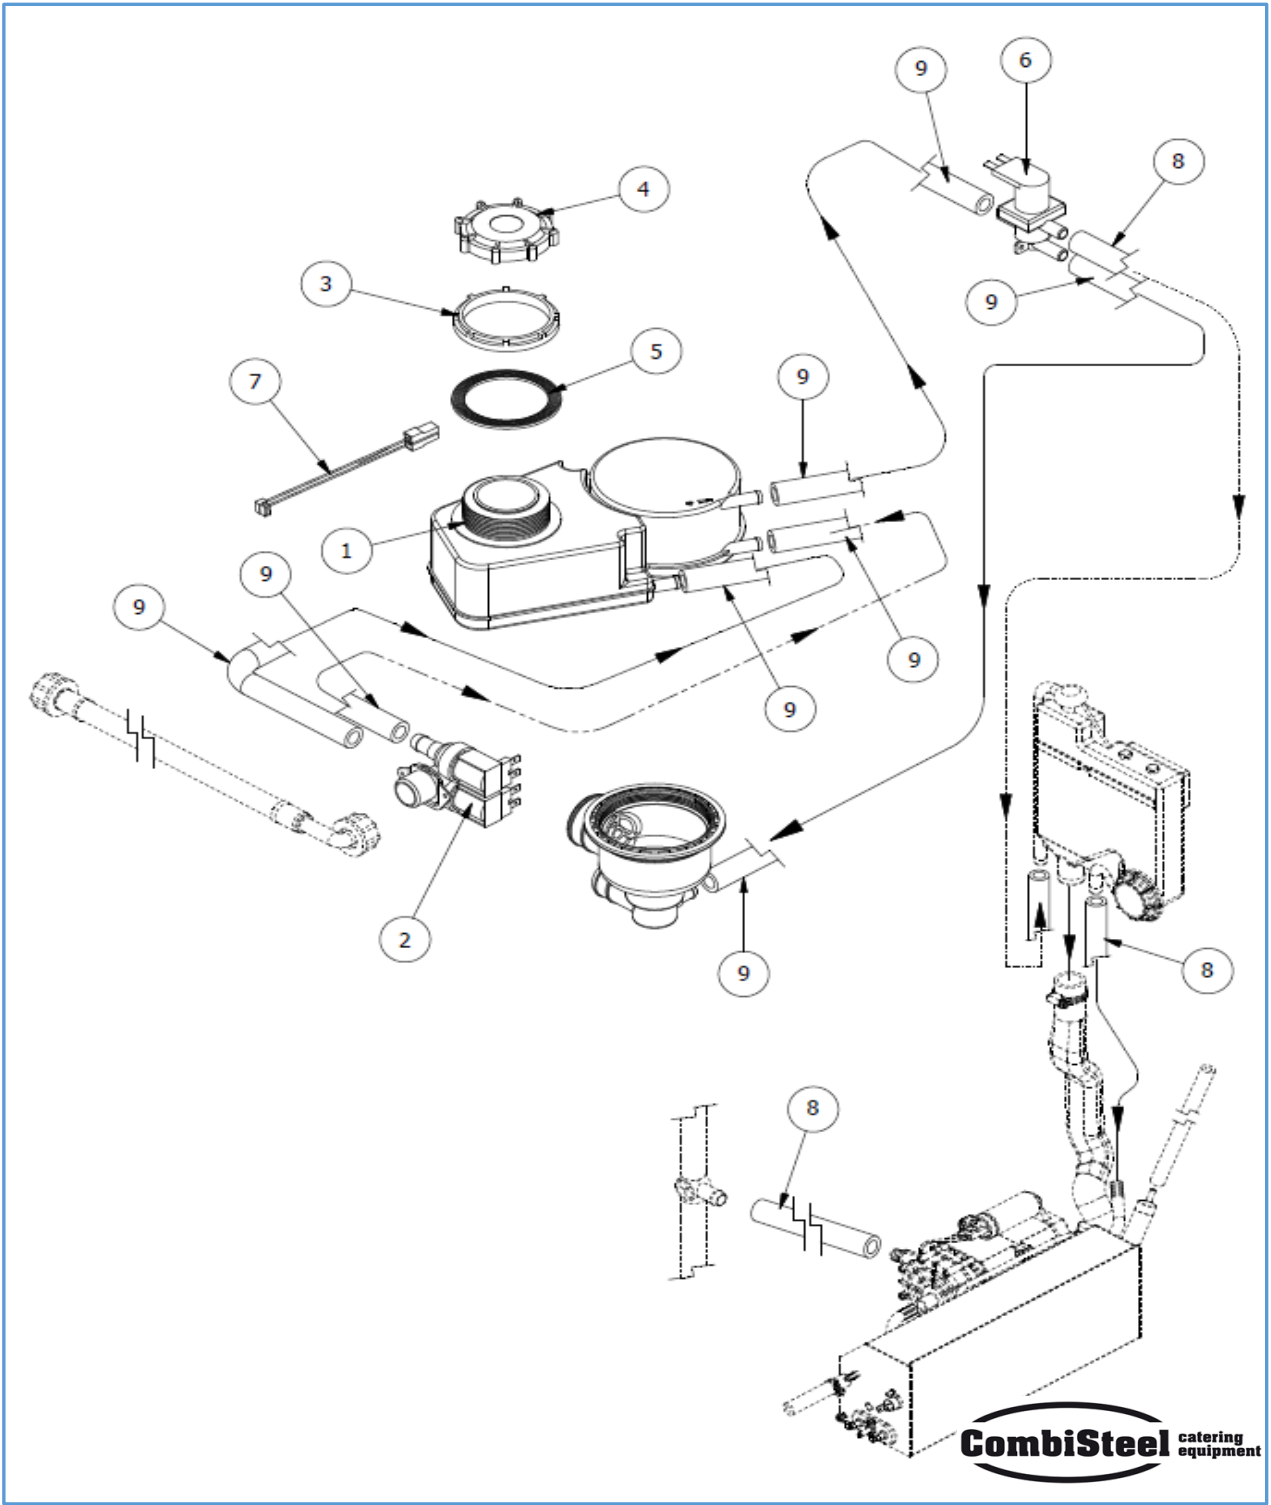

POS:	Art.No.:	Omschrijving:
1		AUTOMATIC WATER SOFTNER
2	CS9136.2147	DOUBLE SOLENOID VALVE 90° 230V D.A. (*)
3	CS9136.0458	WATER SOFTNER RING NUT
4	CS9136.0457	SALT CONTAINER PLUG
5	CS9136.1622	GASKET
6	CS9136.4011	SOLENOID VALVE DOUBLE EXIT (*)
7		WATER SOFTNER CONNECTIONE CABLE
8	CS9136.1610	D. mm. 11,5x19 BLACK RUBBER HOSE (*)
9		D. mm.10x17 BLACK RUBBER HOSE