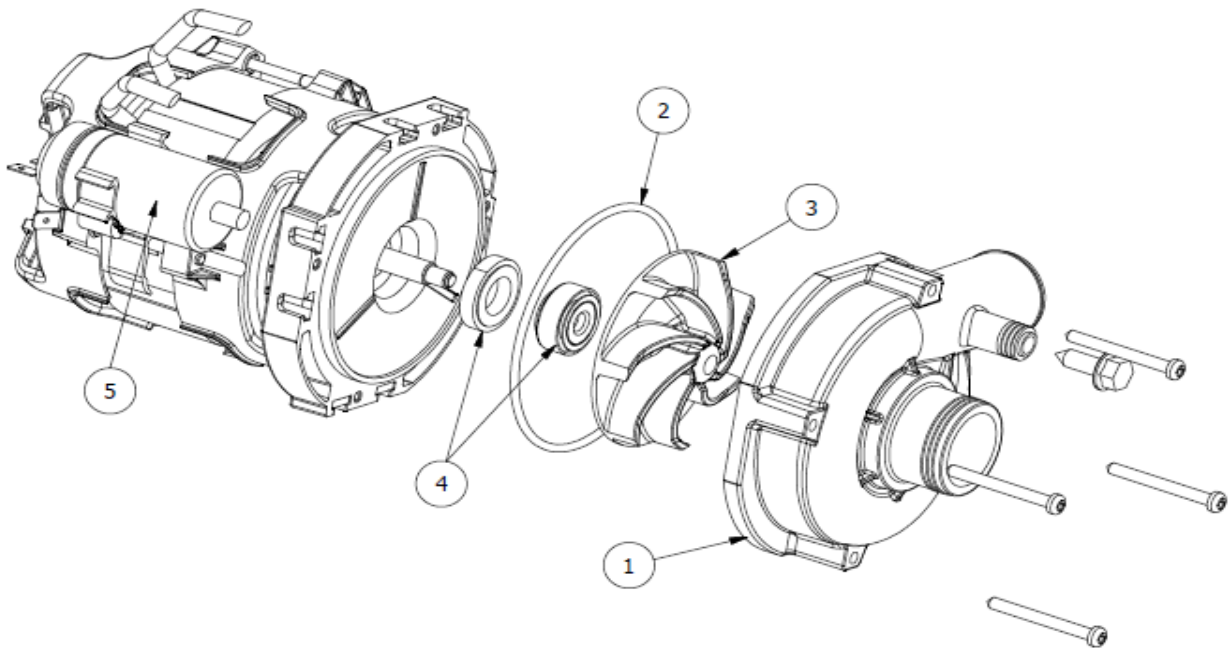

COD. 6001-0002 (230V 50Hz)
COD. 6001-0009 (230V 60Hz)

CombiSteel catering
equipment

POS:	Art.No.:	Omschrijving:
1		PUMP PLASTIC BODY
2	CS9136.2852	GASKET
3		IMPELLER
4	CS9136.2471	MECHANICAL SEAL ASSY
5		CAPACITOR 12,5μF