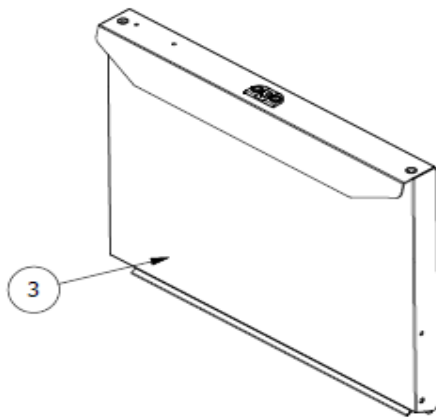

POS:	Art.No.:	Omschrijving:
1		DOOR ASSY TYPE 1
2		DOOR ASSY TYPE 2
3		DOOR ASSY TYPE 3
4		DOOR ASSY TYPE 4
5		DOOR ASSY TYPE 5