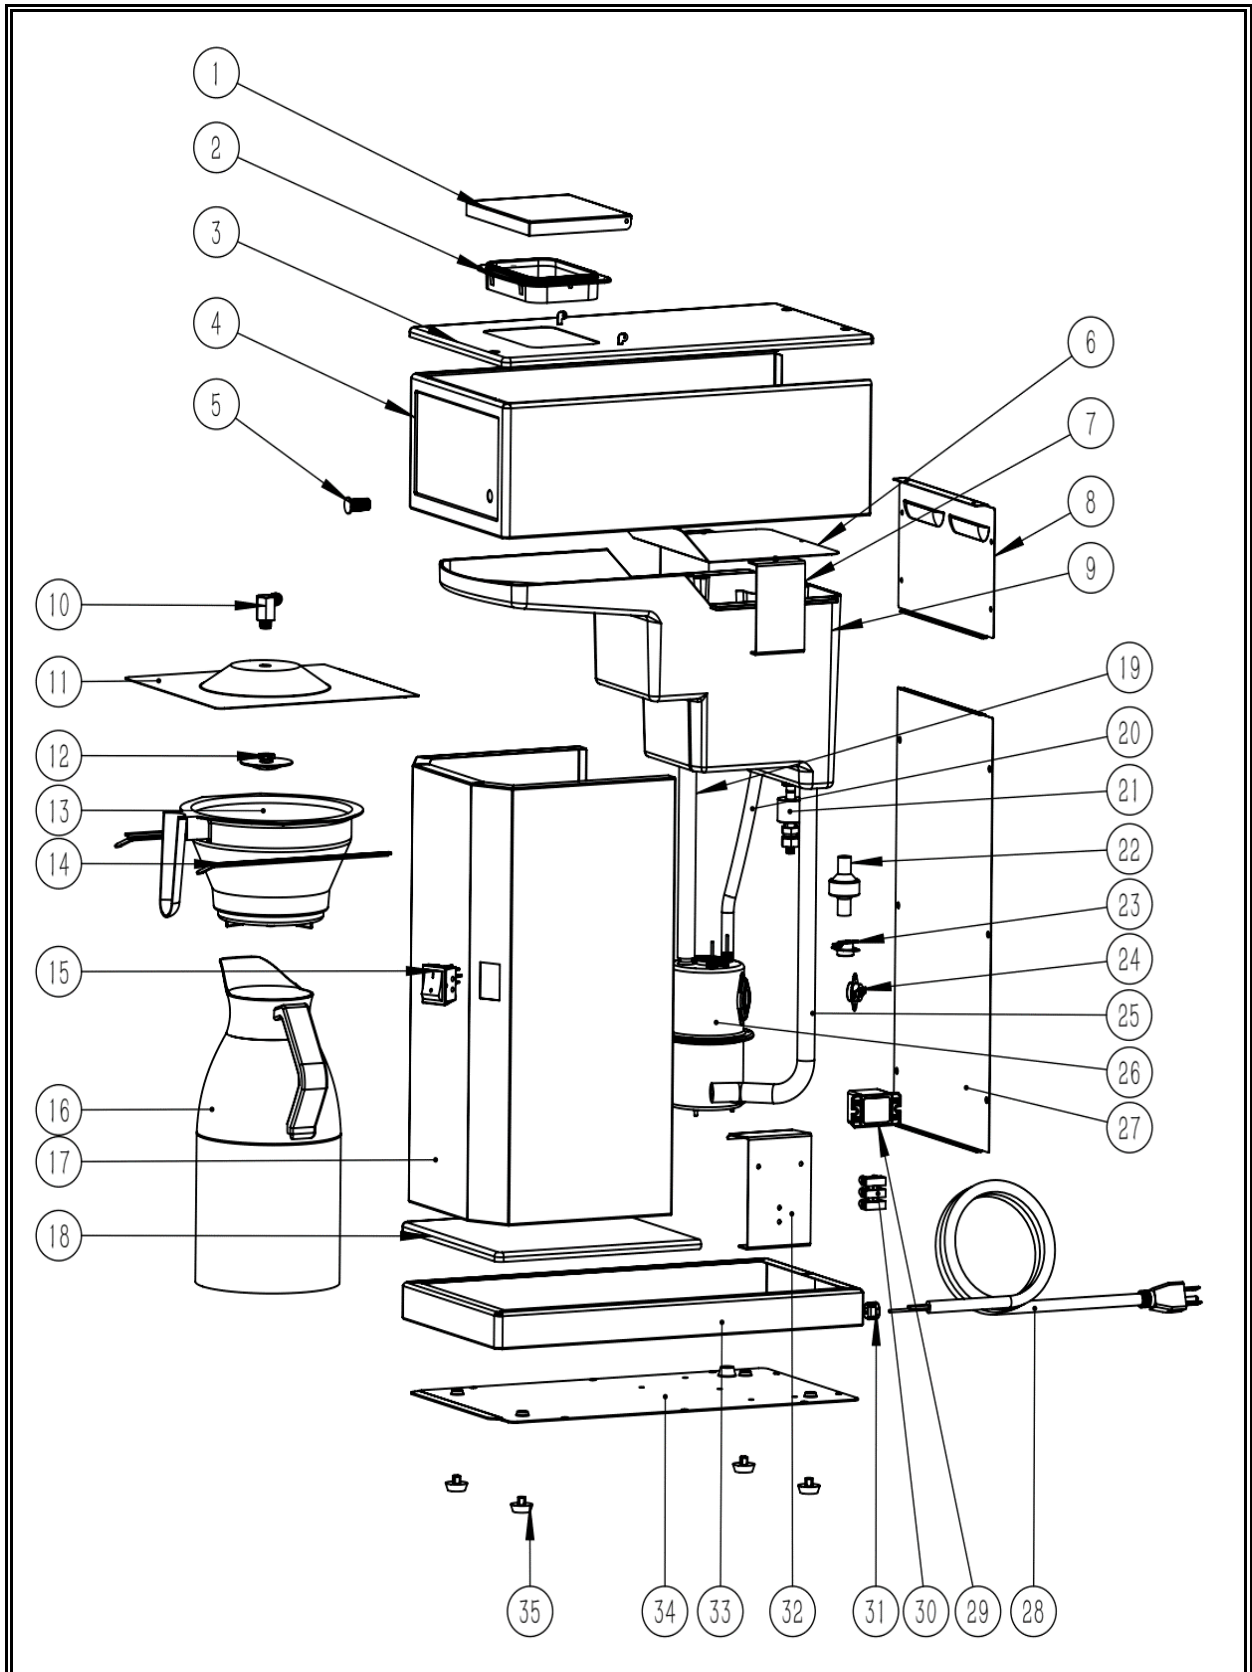

# CombiSteel

**7535.0015**

**v1.0**

Onderdelen informatie  
Erzatzteil information  
Spare part information  
Information de pièces

**CombiSteel**

7535.0015

## Onderdelenlijst 7535.0015

POS:	Art.No.:	Omschrijving:	Aantal:
1	**	Lid Of Water Reservoir	1PC
2	**	Plastic Net of Water Entrance	1PC
3	**	Reservoir Cover	1PC
4	**	Upper Frame	1PC
5	**	Indicator Lamp(Red) with wire	1PC
6	**	Plate for Water Stop	1PC
7	**	Reservoir Fixer	2PC
8	**	Rear Cover	1PC
9	**	Plastic eservoir	1PC
10	**	Sprinkler Joint with screw	1SET
11	**	Sprinkler Cover	1PC
12	**	Sprinkler Set	1PC
13	CS7535.0100	Plastic Filter Pan(alertnative)	1PC
14A	**	Guide (Left)	1PC
14B	**	Guide (Right)	1PC
15	CS9030.0510	Dual Switch	1PC
16	CS7535.0110	Vacumn jug	1PC
17	**	Body Frame	1PC
18	**	Body Frame Bottom	1PC
19	**	Drain pipe	1PC
20	**	Inflow Pipe	1SET
21	**	Float Switch	1PC
22	CS9332.0606	OneWay Valve	1PC
23	CS9332.0604	Auto Thermostat	1PC
24	CS9332.0612	Manual High Temp. Thermostat	1PC
25	**	Outflow Pipe	1PC
26	CS9332.0630	Heating Element(type1)	1PC
27	**	Back Cover	1PC
28	**	Plug+Power Cord	1PC
29	CS9332.0608	Relay	1PC
30	**	Terminal Block	1PC
31	**	Cord Clip	1PC
32	**	Fixer for relay&Terminal Block	1PC
33	**	Base Frame	1PC
34	**	Bottom Cover SUS430	1PC
35	CS9332.0614	Bottom Heel	1SET
.		** = No article number known, must be requested specifically.	