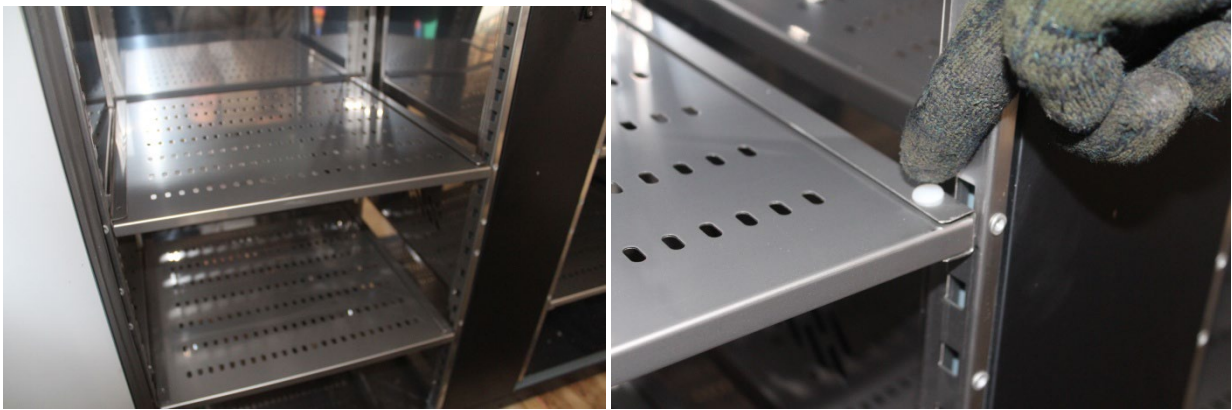

Combisteel

7450.0330

2 drawers

CombiSteel

1. remove the drawers

2.remove the guide from the support

3.remove the bridge

4.install the guide

5.put the shelf and put the plastic cap as show in the picture

6.install the down hinge

7.install up hinge

8.

9.install the lock hook