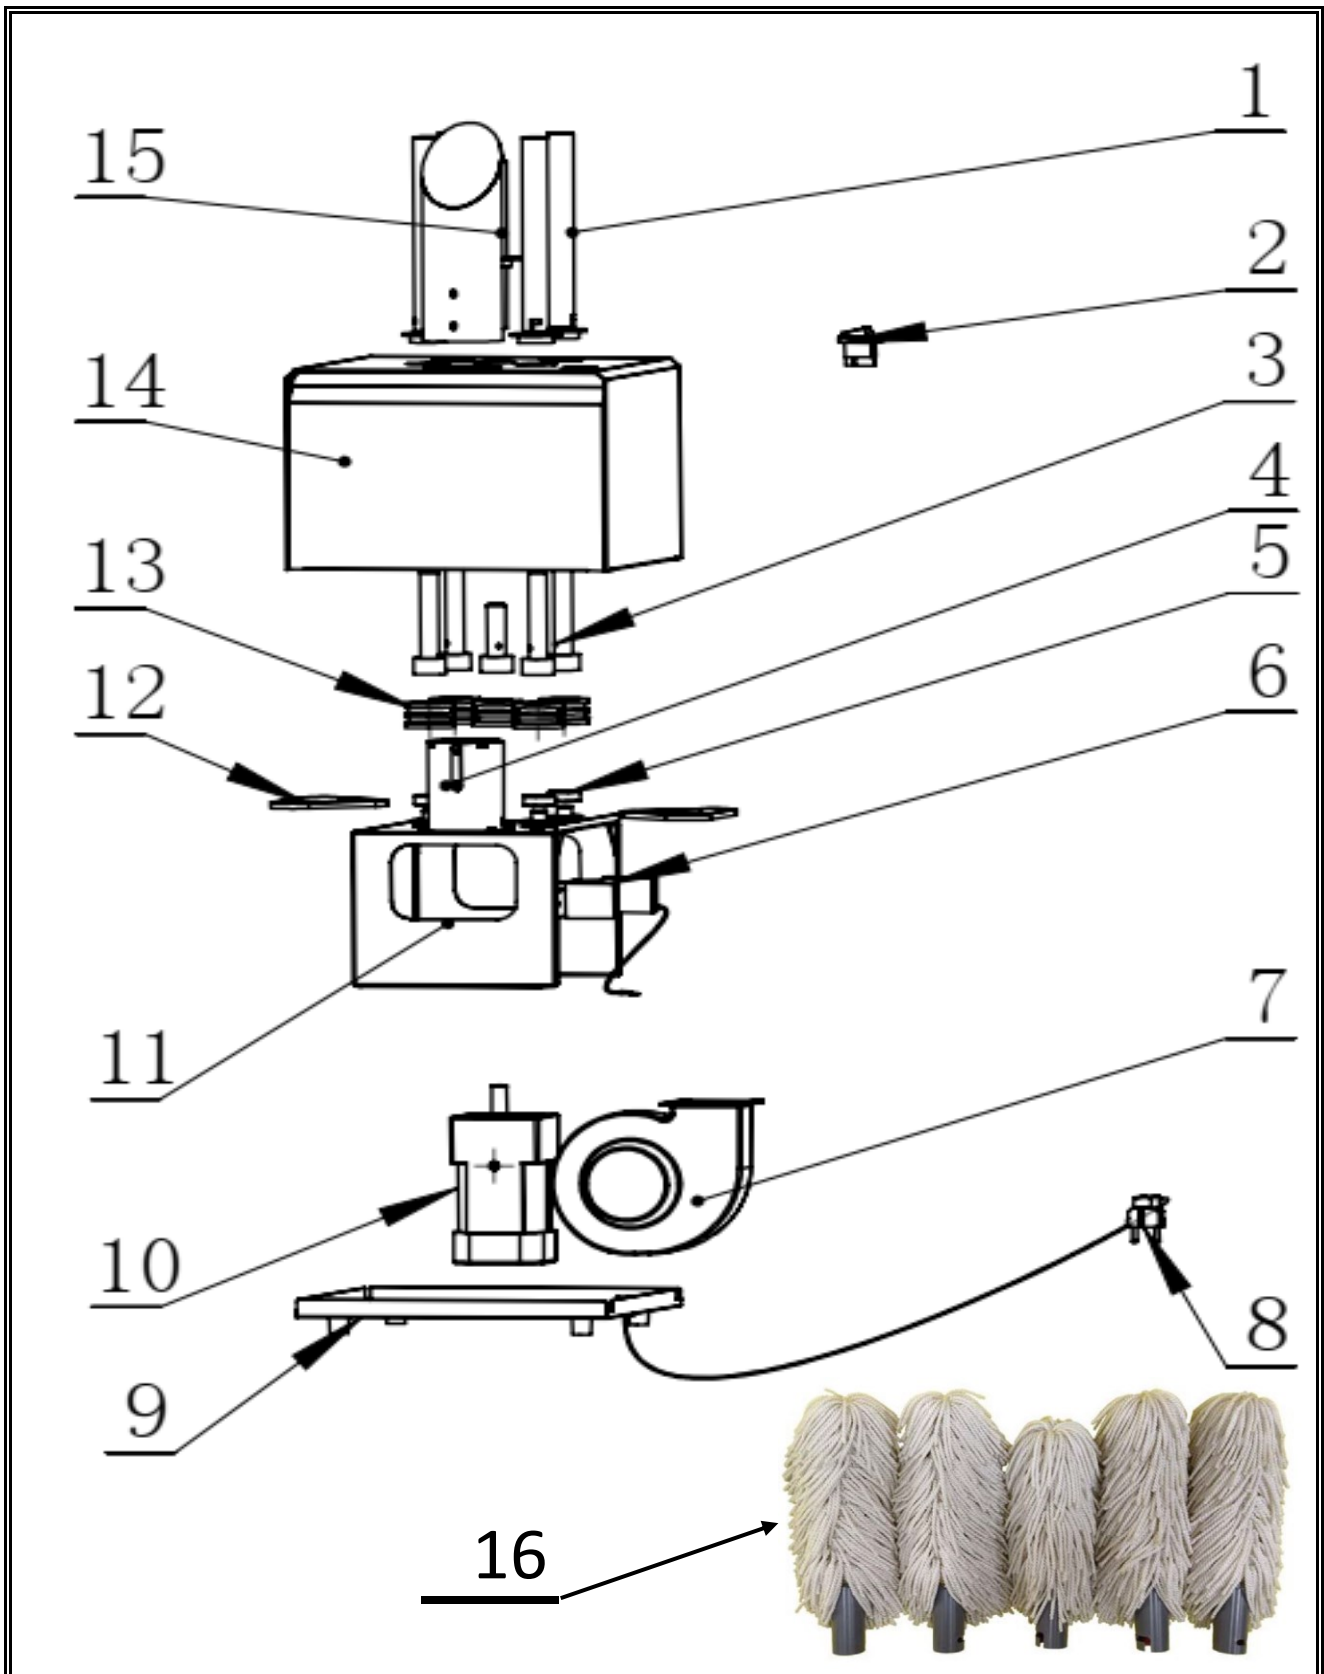

Spare part information

7531.0200

Spare part list 7531.0200

POS:	Art.No.:	Omschrijving:	Aantal:
01	**	Short Brush	5
02	CS9343.0220	On / Off	1
03	**	Tranmission Shaft	5
04	CS9343.0226	Heating Element	1
05	**	Drive Shaft	1
06	**	Generator System	1
07	CS9343.0222	Fan Motor	1
08	**	Power Cord	1
09	**	Bottom Plate	1
10	**	Motor	1
11	**	Fixing Plate	1
12	CS9343.0224	Belt	2
13	**	Power Shaft	5
14	**	Shell Support Bar	1
15	**	Hot Air Pipe Cover	1
16	CS7531.0202	Brush Set	1
.		## = Parts cannot be ordered separately.	
.		** = No article number known, must be requested specifically.	