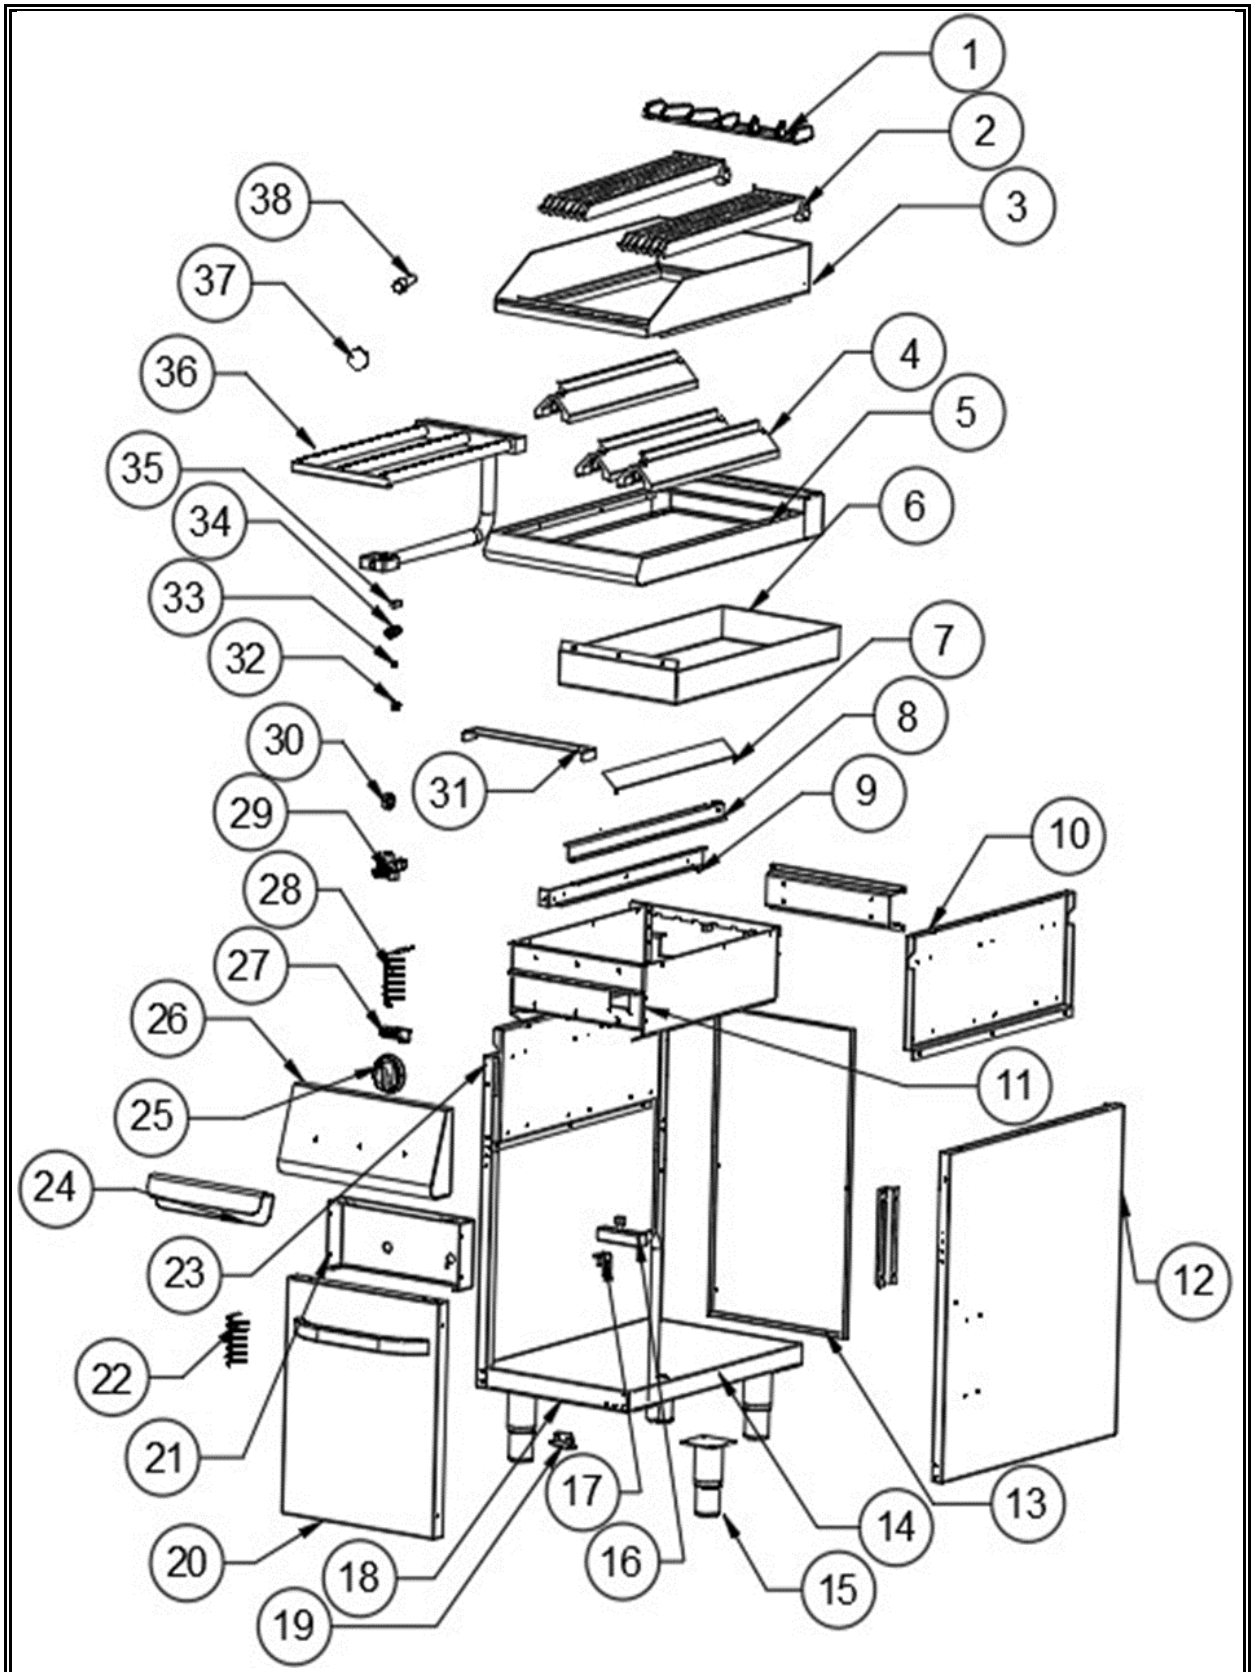

CombiSteel

7178.3210

v1.0

Onderdelen informatie
Erzatzteil information
Spare part information
Information de pièces

CombiSteel

7178.3210

Onderdelenlijst 7178.3210

| POS: | Art.No.: | Omschrijving: | Aantal: |
|------|-------------|---|---------|
| 1 | CS9289.0280 | Iron Cast Chimney | 1 |
| 2 | CS9289.1360 | Top Cast | 2 |
| 3 | | Splash Guard | 1 |
| 4 | | V Iron Cast | 3 |
| 5 | | Top Table | 1 |
| 6 | | Water Drawer | 1 |
| 7 | | Burner Side Bottom | 6 |
| 8 | | Drawer Slide Inner | 2 |
| 9 | | Drawer Slide Outer | 2 |
| 10 | | Isolation Side Panel | 2 |
| 11 | | Combustion Chamber | 1 |
| 12 | | Right Side Panel | 1 |
| 13 | | Back Panel | 1 |
| 14 | | Bottom Panel | 1 |
| 15 | CS9289.0405 | Adjustable Legs | 4 |
| 16 | CS9289.0520 | Gas Tank | 1 |
| 17 | CS9289.1110 | Upper Hinge | 1 |
| 18 | | Leg Support | 2 |
| 19 | CS9289.1110 | Nether Hinge | 1 |
| 20 | | 700-900 Serie Door | 1 |
| 21 | | Bottom Panel | 1 |
| 22 | CS9289.1330 | Piezo Igniter Cable 80cm | 1 |
| 23 | | Left Side Panel | 1 |
| 24 | | Drawer Handle | 1 |
| 25A | CS9289.0660 | Ø8 Knob | 1 |
| 25B | CS9289.0907 | Knob Bottom with Igniter | 0 |
| 26 | | Front Panel | 1 |
| 27 | CS9289.0730 | Pilot Angled Short Wire Spark INJ:0,40 NG (230.021.209) | 1 |
| 28 | CS9401.0402 | M8 Thermocouple 80cm | 1 |
| 29 | CS9289.0075 | S21 Gas Valve | 4 |
| 30 | CS9289.0885 | Roller 6201 | 2 |
| 31 | | Breaker | 4 |
| 32 | CS9289.0885 | 6201 Roller Pim | 1 |
| 33A | CS9289.1015 | M8 Inj Lpg Ø1.70 | 1 |
| 33B | CS9289.1340 | M8 Inj Ng Ø2.70 | 1 |
| 34 | CS9289.0880 | Inj Inlet 5/16"-3/8" | 1 |
| 35 | CS9289.0890 | Iron Cast Hanger Pin | 6 |
| 36 | CS9289.1350 | Burner | 1 |
| 37 | CS9289.0725 | Ø25 Door Magnet | 1 |
| 38 | CS9289.0665 | Piezo Igniter | 1 |