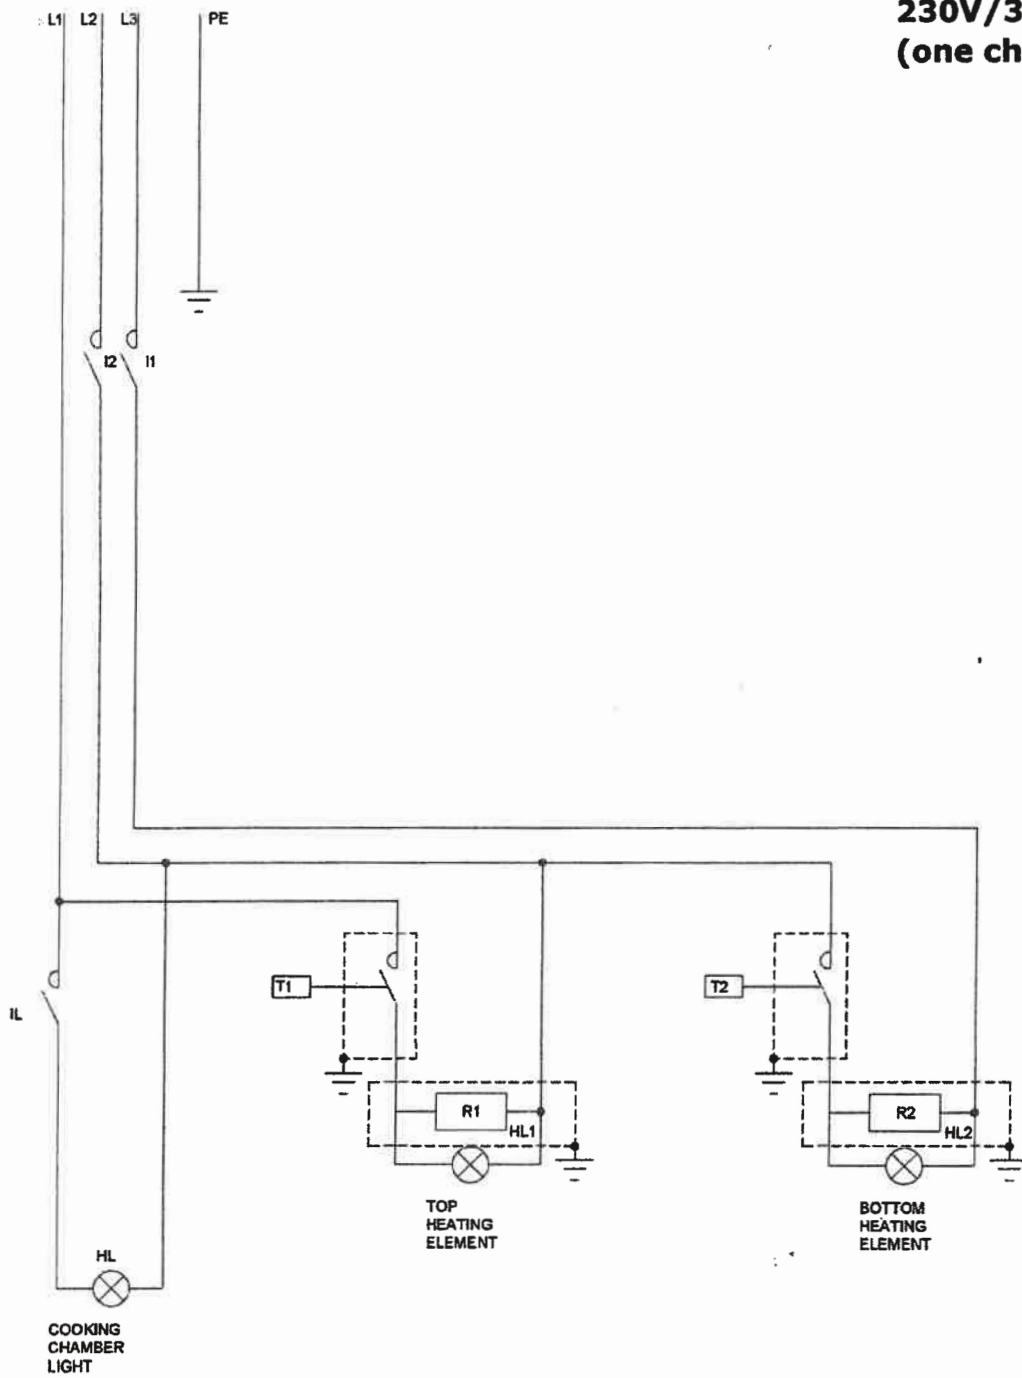

**MOD : WR-SFXL-03**

**Production code : BASIC XL 3**

**09/2025**

**230V/3PH  
(one chamber)**

**Legend of oven wiring diagrams**

- T unipolar thermostat;
- I heating element power switch;
- HL inside lamp pilot light;
- IL switch for the inside lamp