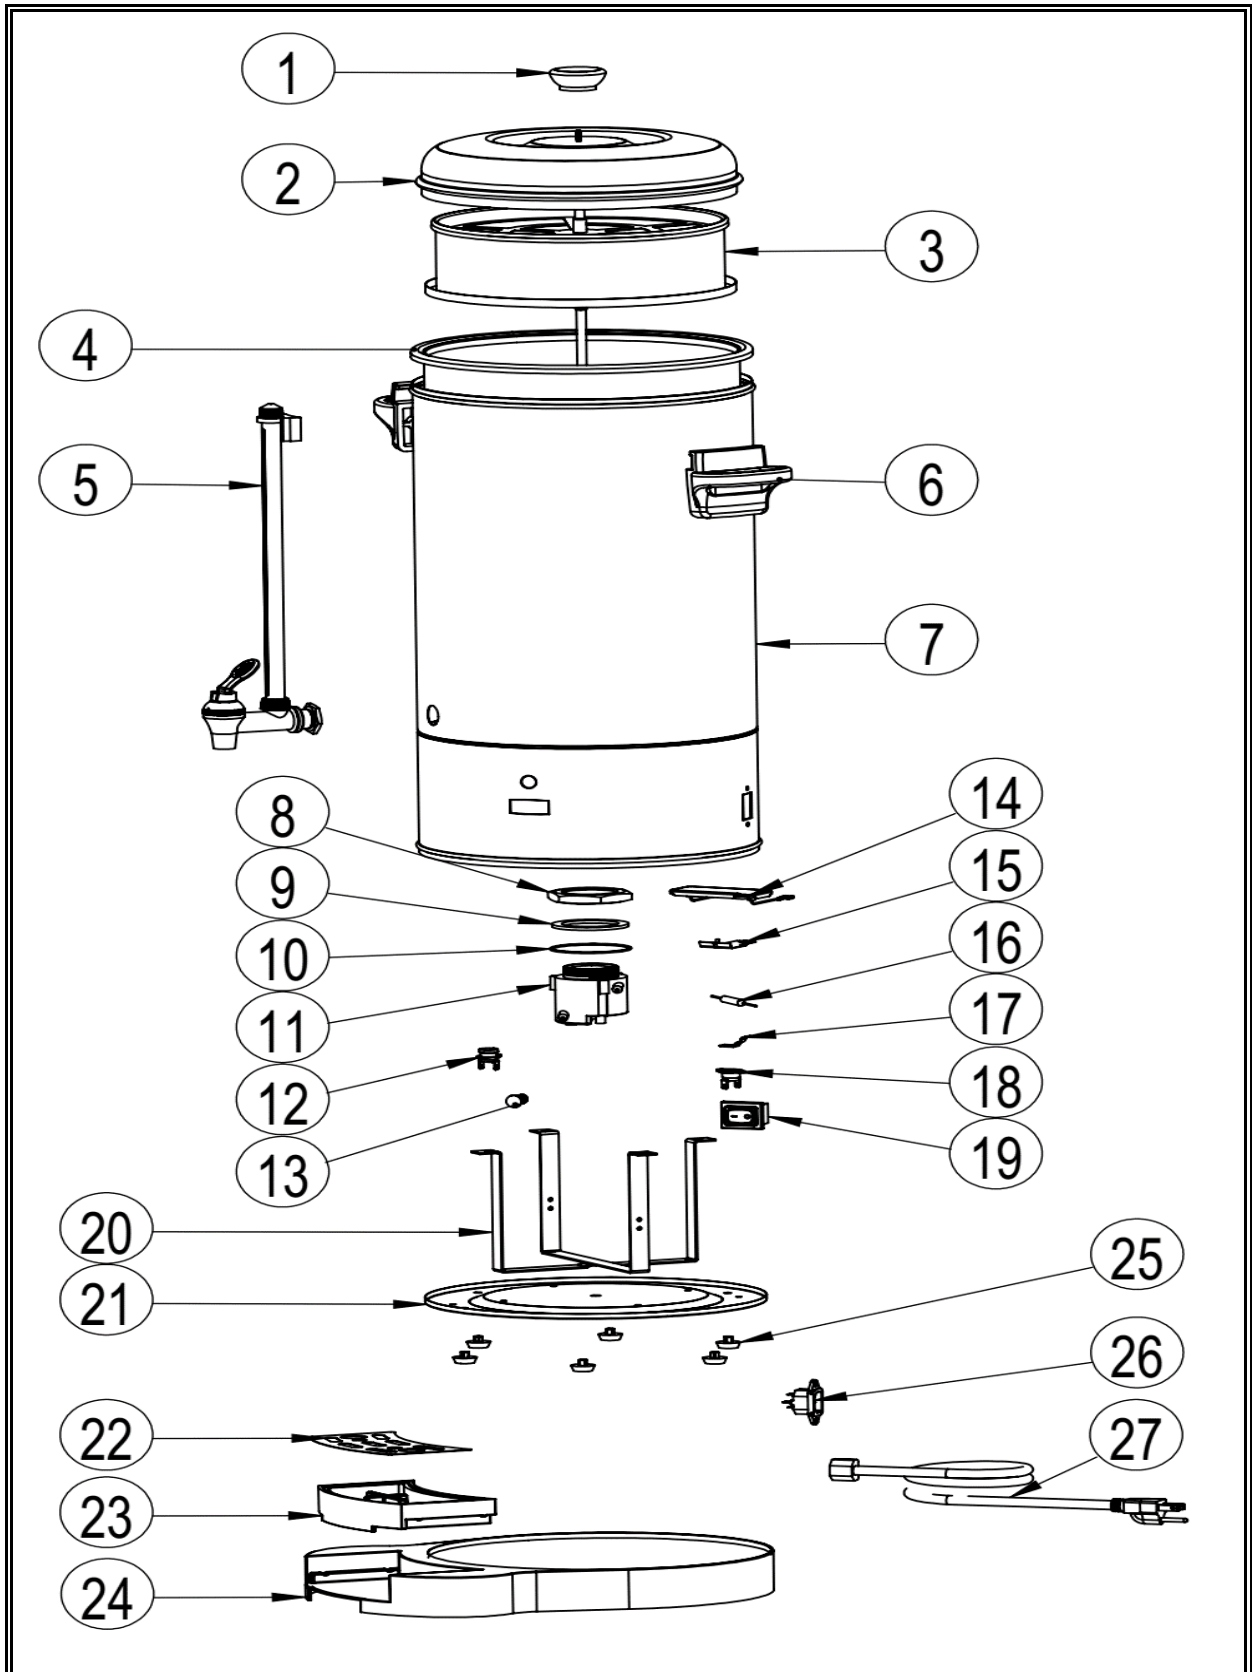

7535.0020

v1.0

Onderdelen informatie
Erzatzteil information
Spare part information
Information de pièces

CombiSteel

7535.0020

Onderdelenlijst 7535.0020

POS:	Art.No.:	Omschrijving:	Aantal:
1	**	Urn's lid knob	1PC
2	**	urn's cap (safe)	1PC
3	CS9332.0650	Basket set and Pump Bar	1SET
3.1	**	Basket cover	1PC
3.2	**	Basket	1PC
3.3	**	Tray plate	1PC
3.4	CS9332.0652	Pump bar	1PC
4	**	inner body of urn	1PC
5	CS9332.0660	tap and level assembly	1SET
5.1	**	tap of faucet	1PC
5.2	**	upper part of faucet	1PC
5.3	**	spring of faucet	1PC
5.4	**	shaft of faucet	1PC
5.5	**	sealing of faucet	1PC
5.6	**	main part of faucet	1PC
5.7	**	screw of glass graduation	1PC
5.8	CS9332.0662	sealing of graduation	1PC
5.9	CS9332.0664	glass graduation	1PC
5.10	**	fixer of water graduation	1PC
5.11	**	sleeve of graduation	1PC
5.12	**	ring of graduation	1PC
5.13	**	screw of glass graduation	1PC
5.14	**	sealing of graduation	1PC
5.15	**	spacing ring of hydrant	1PC
5.16	**	sealing of hydrant	1PC
5.17	**	Insert sleeve	1PC
5.18	**	seal ring	1PC
5.19	**	fixing screw of faucet	1PC
6	**	body plastic handle (safe)	1PC
7	**	outer body of urn	1PC
8	**	Hexagonal screw of heating element	1PC
9	**	Sealing of heating element	1PC
10	**	AL washer for heater	1PC
11	CS9332.0670	Heating element	1PC
12	**	auto reset thermostat	1PC
13	**	indication lamp	1PC
14	CS9332.0672	Mica heating plate	2PC
15	**	mica heating plate fixer	2PC
16	**	thermos cutoffs	1PC
17	**	Fuse tablet	1PC
18	**	200。 C fixer of thermos cut offs	1PC
19	**	Power switch	1PC
20	**	plastic fixer of bottom	1PC
21	**	Stand bottom cover	1PC

Onderdelenlijst 7535.0020

POS:	Art.No.:	Omschrijving:	Aantal:
22	CS9332.0680	drip tray SS cover	1PC
23	CS9332.0680	drip tray plastic water tank	1PC
24	**	drip tray base	1PC
25	**	Rubber foot	1PC
26	**	wire socket	1PC
27	**	power cord + plug	1PC
.		** = No article number known, must be requested specifically.	