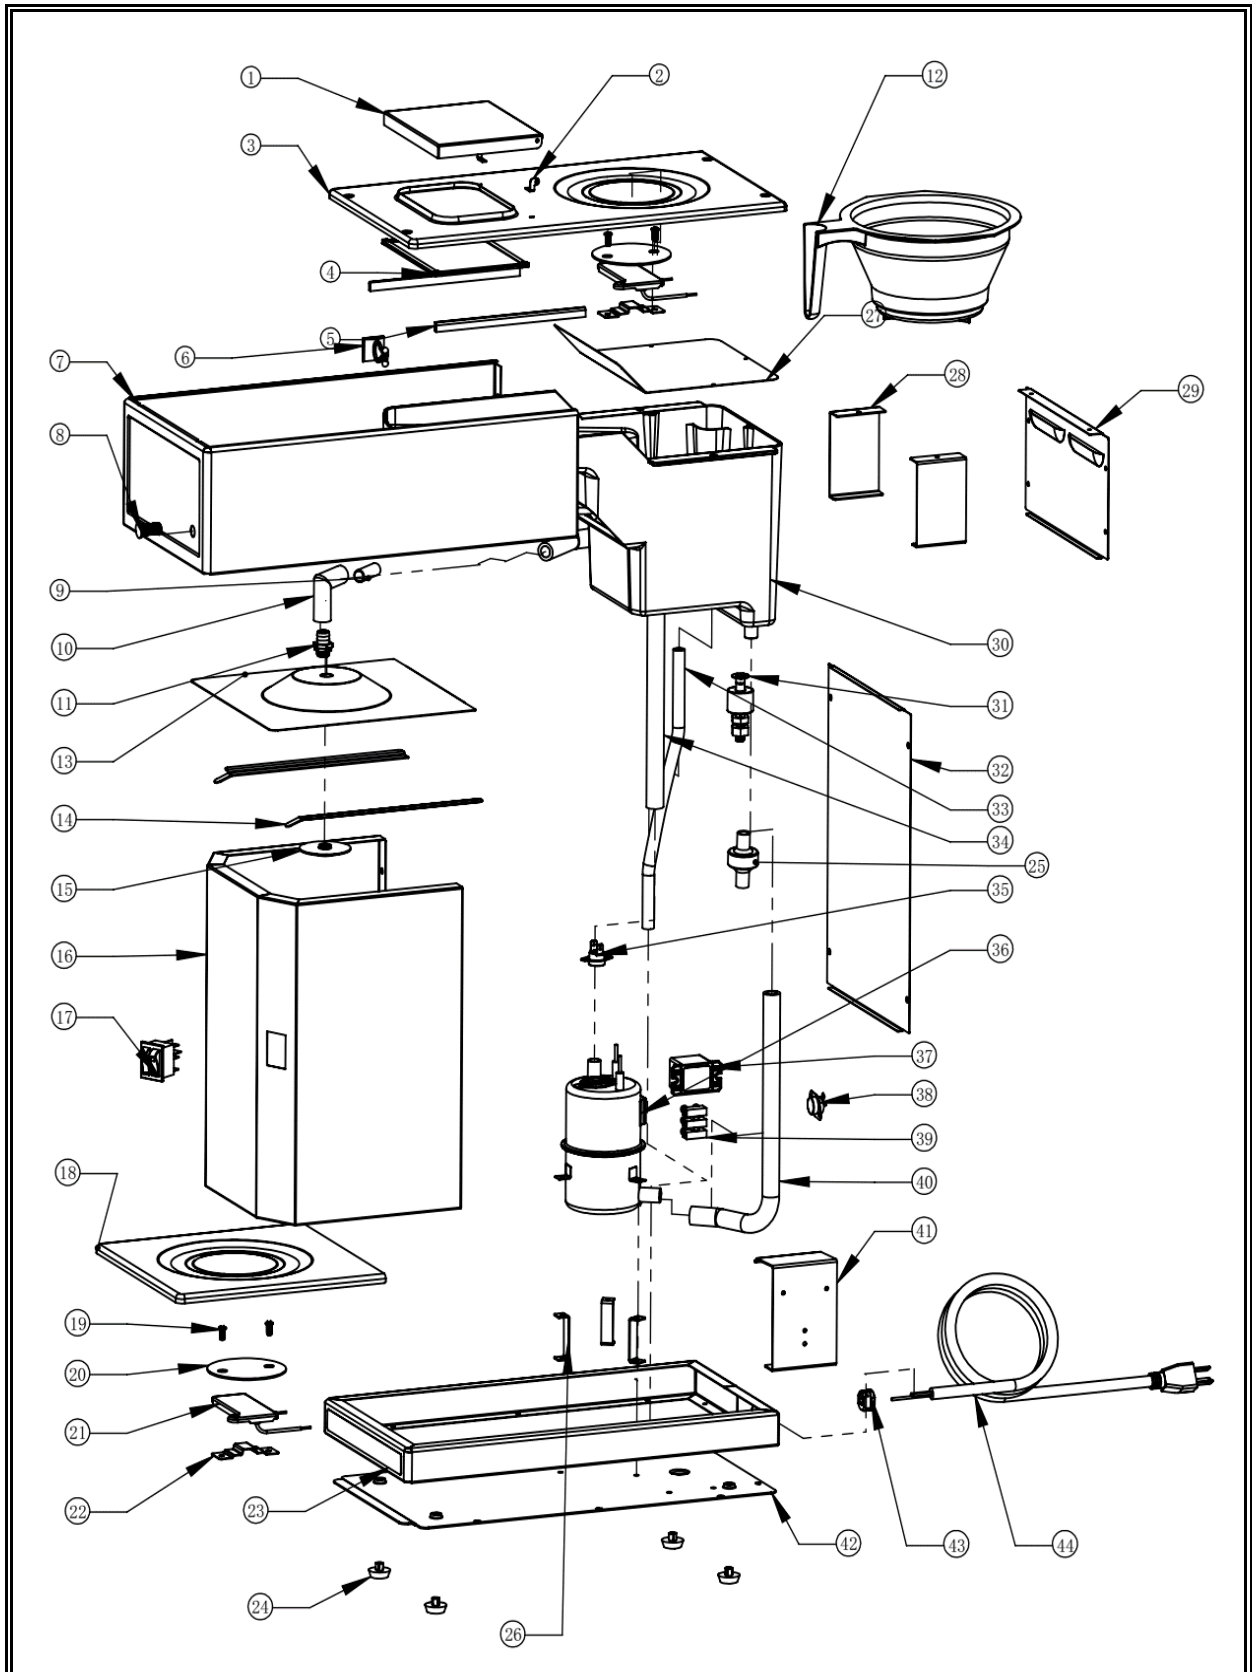

7535.0010

v1.0

Onderdelen informatie
Erzatzteil information
Spare part information
Information de pièces

CombiSteel

7535.0010

Onderdelenlijst 7535.0010

POS:	Art.No.:	Omschrijving:	Aantal:
1	**	Lid Of Water Reservoir	1PC
2A	**	Fixer of Water Inlet (Left)	1PC
2B	**	Fixer of Water Inlet (Right)	1PC
3	**	Reservoir Cover	1PC
4	**	Plastic Net of Water Entrance	1PC
5	**	Sealing Washer of Tank	2PC
6	**	Cord Holder	1PC
7	**	Upper Frame	1PC
8	**	Indication Lamp	1SET
9	**	Tube Connector	1PC
10	**	Pipe of Hot Water	1PC
11	**	Sprinkler Joint with screw	1SET
12	CS7535.0100	Plastic Filter Pan	1PC
13	**	Sprinkler Cover	1PC
14A	**	Guide (Left)	1PC
14B	**	Guide (Right)	1PC
15	CS9332.0616	Sprinkler Set	1PC
16	**	Body Frame	1PC
17	CS9332.0602	Dual Switch	1PC
18	**	Lower Panel	1PC
19	**	M5 X 10 Screw	?PC
20	**	Alu Plate for Keep warm element	1PC
21	CS9332.0610	Mica Warming Plate	2PC
22	**	Mica Warming Plate Holder	2PC
23	**	Base Frame	1PC
24	CS9332.0614	Bottom Heel	1SET
25	CS9332.0606	OneWay Valve	1PC
26	**	Boiler Fixer(3pcs per set)	1SET
27	**	Plate for Water Stop	1PC
28	**	Reservoir Fixer	2PC
29	**	Rear Cover	1PC
30	**	Plastic eservoir	1PC
31	**	Float Switch	1PC
32	**	Back Cover	1PC
33	**	Drain pipe	1PC
34	**	Outflow Pipe	1PC
35	CS9332.0604	Auto Thermostat	1PC
36	CS9332.0620	Heating Element	1PC
37	CS9332.0608	Relay	1PC
38	CS9332.0612	Manual High Temp. Thermostat	1PC
39	**	Terminal Block	1PC
40	**	Inflow silicone pipe	1SET
41	**	Relay Fixer	1PC
42	**	Bottom Cover SUS430	1PC

Onderdelenlijst 7535.0010

POS:	Art.No.:	Omschrijving:	Aantal:
43	**	Cord Clip	1PC
44	**	Plug+Power Cord	1PC
45	**	Glass Decanter	1PC
.		** = No article number known, must be requested specifically.	

7535.0010