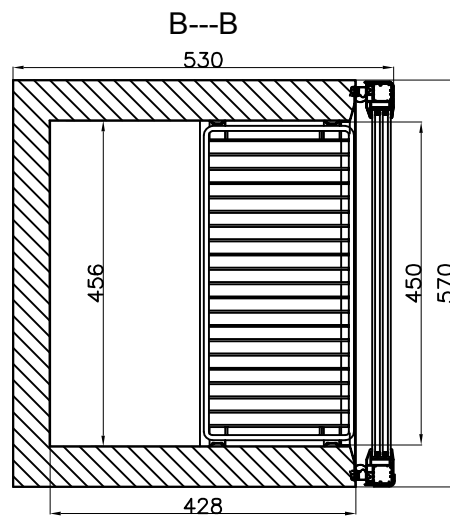

**Di✓verso**

**MOD: WR-TOPB-05**

**Production code: RNG50**

**06/2025**

DATE:2017/9/5	VERSION:A0	DESCRIPTION			DESIGN BY:
		SCALE	MODEL	Q. TY	REMARKS:
		1:1			
MATERIAL:ST2	RNG 50 ASSEMBLED FOAMED BODY				
DESIGN BY:Camilla	WR-TOPB-05				
APPROVED BY:Alberto	CATEGORY	TYPE	GROUP	PART N°	
DATE:2017/9/5	1A	F2	0	001	