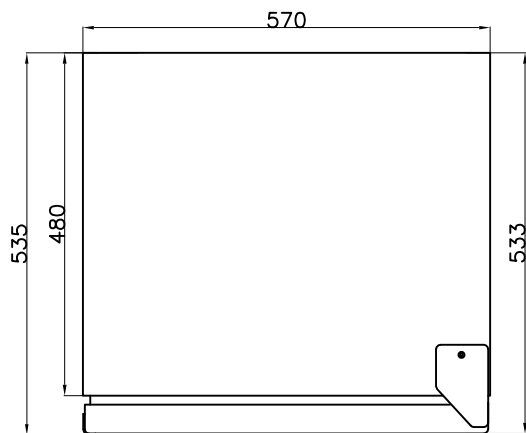

**Di✓verso**

**MOD: WR-TOPB-05**

**Production code: RNG50**

**06/2025**

DATE:2017/9/5	VERSION:A0	DESCRIPTION			DESIGN BY:
		SCALE	MODEL	Q. TY	REMARKS:
		1:1			
MATERIAL:ST2	RNG 50 ASSEMBLED FOAMED BODY				
DESIGN BY:Camilla	WR-TOPB-05				
APPROVED BY:Alberto	CATEGORY	TYPE	GROUP	PART N°	
DATE:2017/9/5	1A	F2	0	001	