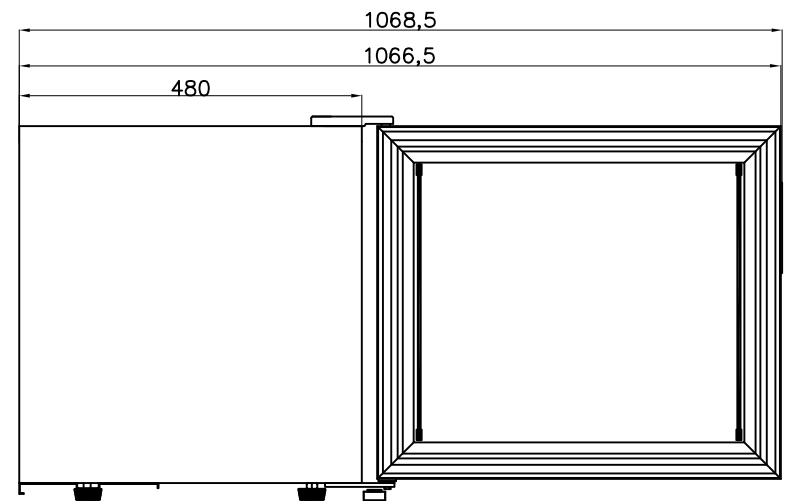

**Di✓verso**

**MOD: WR-TOPB-05**

**Production code: RNG50**

**06/2025**

DATE:2017/9/5	VERSION:A0	DESCRIPTION			DESIGN BY:
		SCALE	MODEL	Q. TY	REMARKS:
		1:1			
MATERIAL:ST2	RNG 50 ASSEMBLED FOAMED BODY				
DESIGN BY:Camilla	WR-TOPB-05				
APPROVED BY:Alberto	CATEGORY	TYPE	GROUP	PART N°	
DATE:2017/9/5	1A	F2	0	001	