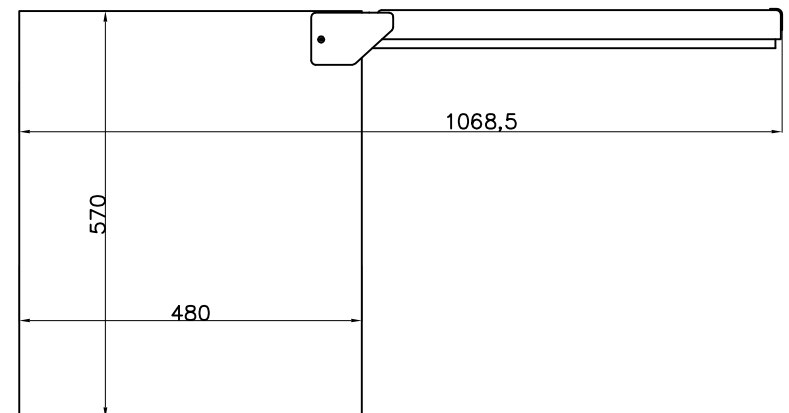

**Di✓verso**

**MOD: WR-TOPB-05**

**Production code: RNG50**

**06/2025**

DATE:2017/9/5	VERSION:A0	DESCRIPTION			DESIGN BY:
		SCALE	MODEL	Q. TY	REMARKS:
		1:1			
MATERIAL:ST2	RNG 50 ASSEMBLED FOAMED BODY				
DESIGN BY:Camilla	WR-TOPB-05				
APPROVED BY:Alberto	CATEGORY	TYPE	GROUP	PART N°	
DATE:2017/9/5	1A	F2	0	001	