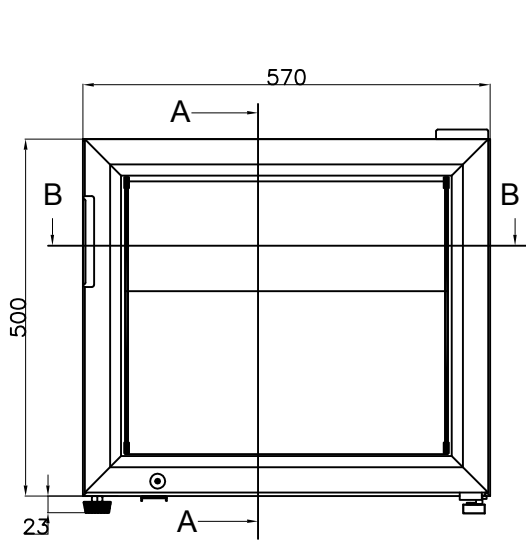

**Di✓verso**

**MOD: WR-TOPB-05**

**Production code: RNG50**

**06/2025**

DATE:2017/9/5	VERSION:A0	DESCRIPTION			DESIGN BY:
		SCALE	MODEL	Q. TY	REMARKS:
		1:1			
MATERIAL:ST2	RNG 50 ASSEMBLED FOAMED BODY				
DESIGN BY:Camilla	WR-TOPB-05				
APPROVED BY:Alberto	CATEGORY	TYPE	GROUP	PART N°	
DATE:2017/9/5	1A	F2	0	001	