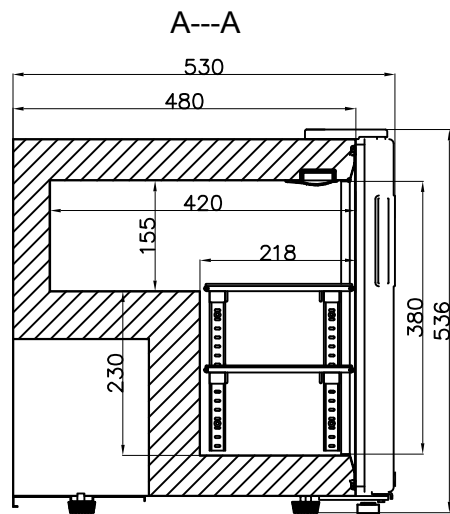

**Di✓verso**

**MOD: WR-TOPB-05**

**Production code: RNG50**

**06/2025**

DATE:2017/9/5	VERSION:A0	DESCRIPTION			DESIGN BY:
		SCALE	MODEL	Q. TY	REMARKS:
		1:1			
MATERIAL:ST2	RNG 50 ASSEMBLED FOAMED BODY				
DESIGN BY:Camilla	WR-TOPB-05				
APPROVED BY:Alberto	CATEGORY	TYPE	GROUP	PART N°	
DATE:2017/9/5	1A	F2	0	001	