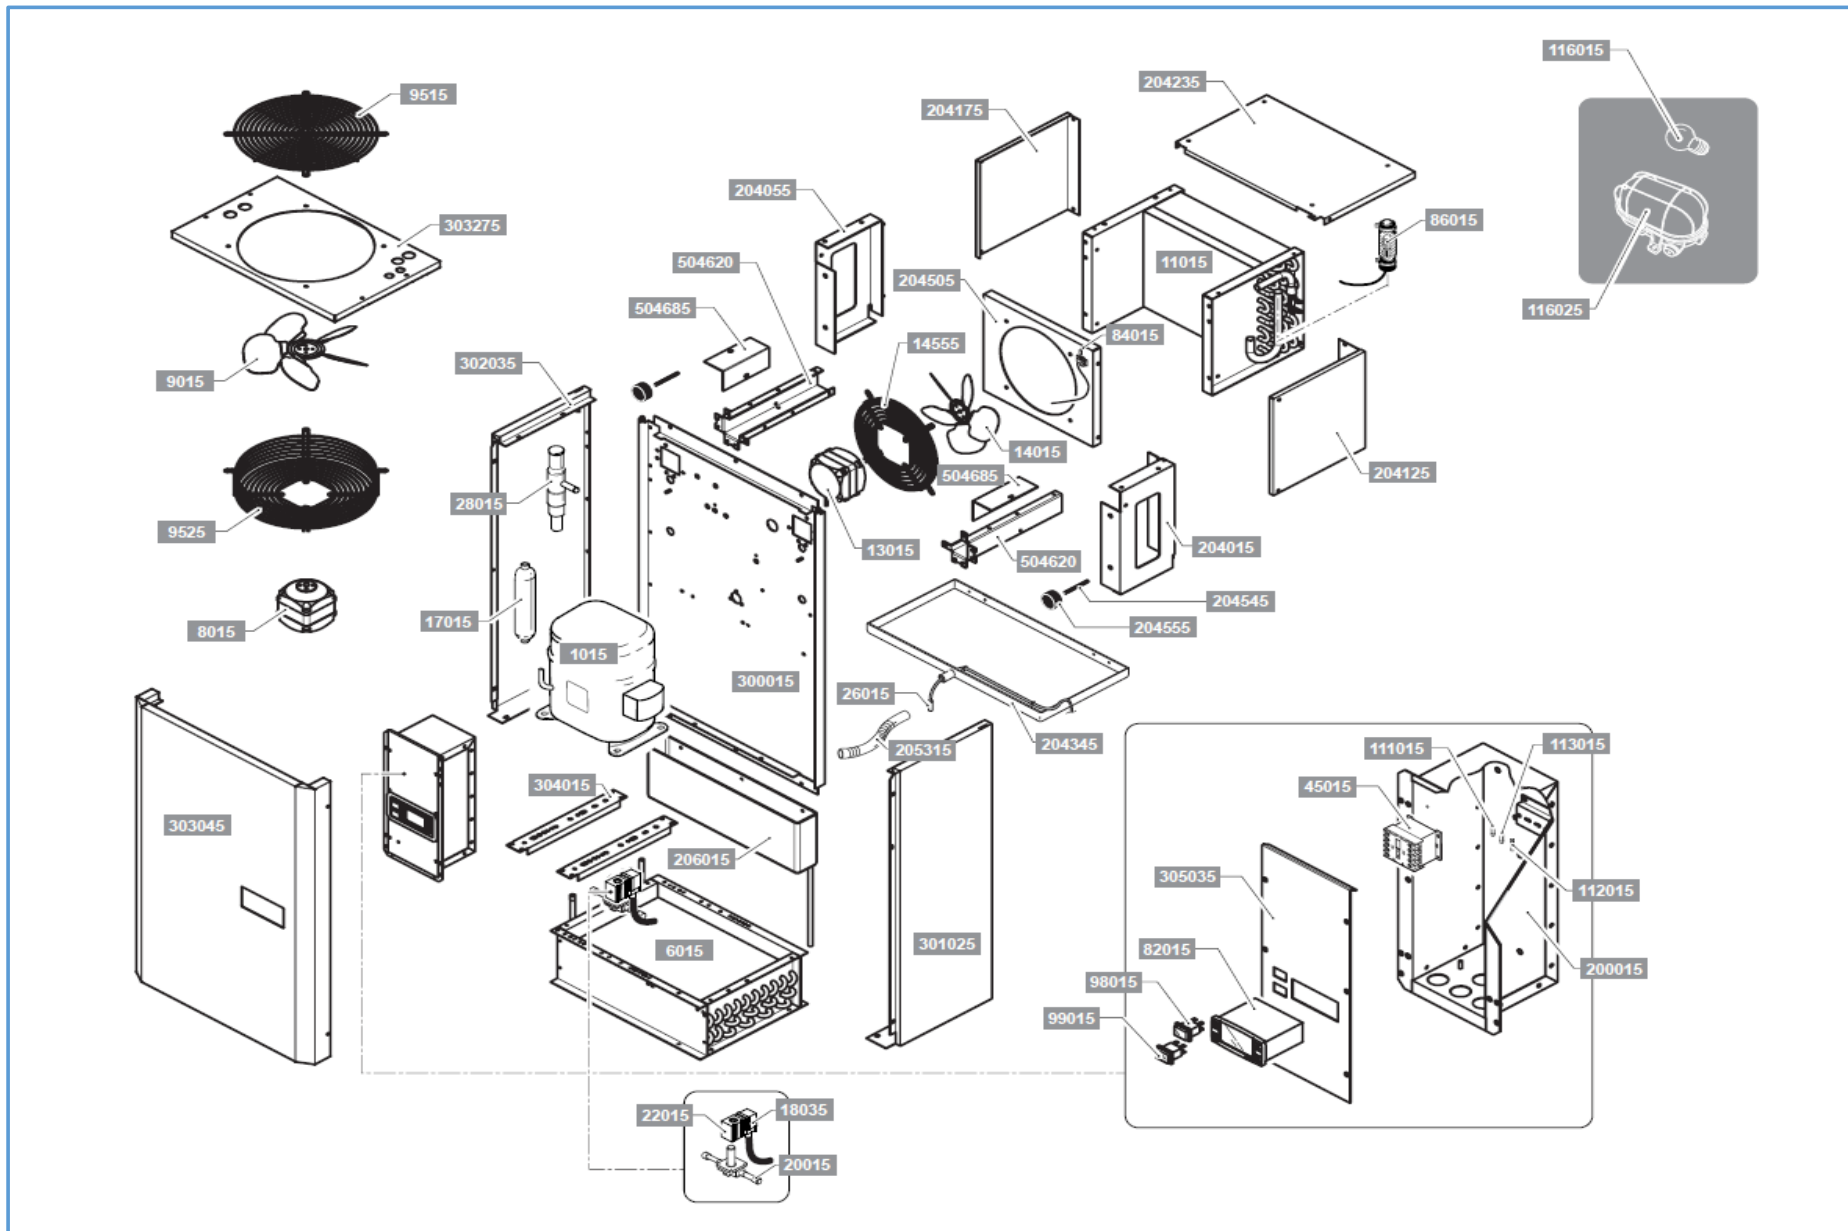

7492.0075

Onderdelen informatie

Erzatzteil information

Spare part information

Information de pièces

Onderdelenlijst 7492.0075

POS:	Art.No.:	Omschrijving:	Aantal:
1015	9806.0107	Compressor	
6015		Condenser	
8015	9806.0028	Condenser fan motor	
9015	9806.0046	Condenser fan	
9515	9806.0022	Condenser fan grid	
9525	9806.0023	Condenser fan motor bearing grid	
11015		Evaporator	
13015	9806.0029	Evaporator fan motor	
14015	9806.0047	Evaporator fan	
14555	9806.0021	Evaporator fan motor bearing grid	
17015	9806.0013	Gas filter	
18035	9806.0009	Solenoid valve terminal	
20015	9806.0044	Defrost solenoid valve	
22015	9806.0002	Solenoid valve coil	
26015	9806.0037	Drain heater	
45015	9806.0042	Compressor contactor	
82015	9806.0043	Electronic control instrument	
84015	9806.0038	Room temperature probe	
86015	9806.0038	Evaporator temperature probe	
98015	9806.0024	Auxiliary circuit main switch	
99015	9806.0026	Room light switch	
111015	9806.0015	Auxiliary circuit fuse	
112015	9806.0016	Room light fuse	
116015	9806.0027	Lamp	
116025	9806.0032	Lamp holder	
204015		Evaporator left holder	
204055		Evaporator right holder	
204125	9806.0086	Evaporator left side panel	
204175	9806.0087	Evaporator right side panel	
204235		Evaporator cover	
204345		Evaporator plastic drain tray	
204505		Evaporator fan holder	
204545	9806.0001	Adjustable evaporator holder	
204555	9806.0018	Adjustable evaporator holder feet	
205315	9806.0041	Evaporator drain pipe (each metre)	
206015		Condensate evaporation tray	
300015		Condensing section back	
301025		Condensing section right side panel	
302035		Condensing section left side panel	
303045		Condensing section front cover	
303275		Condensing section cover/ fan holder	
304015		Compressor holder	
504620		Straddle-type holder	
504685		Straddle-type angle iron	