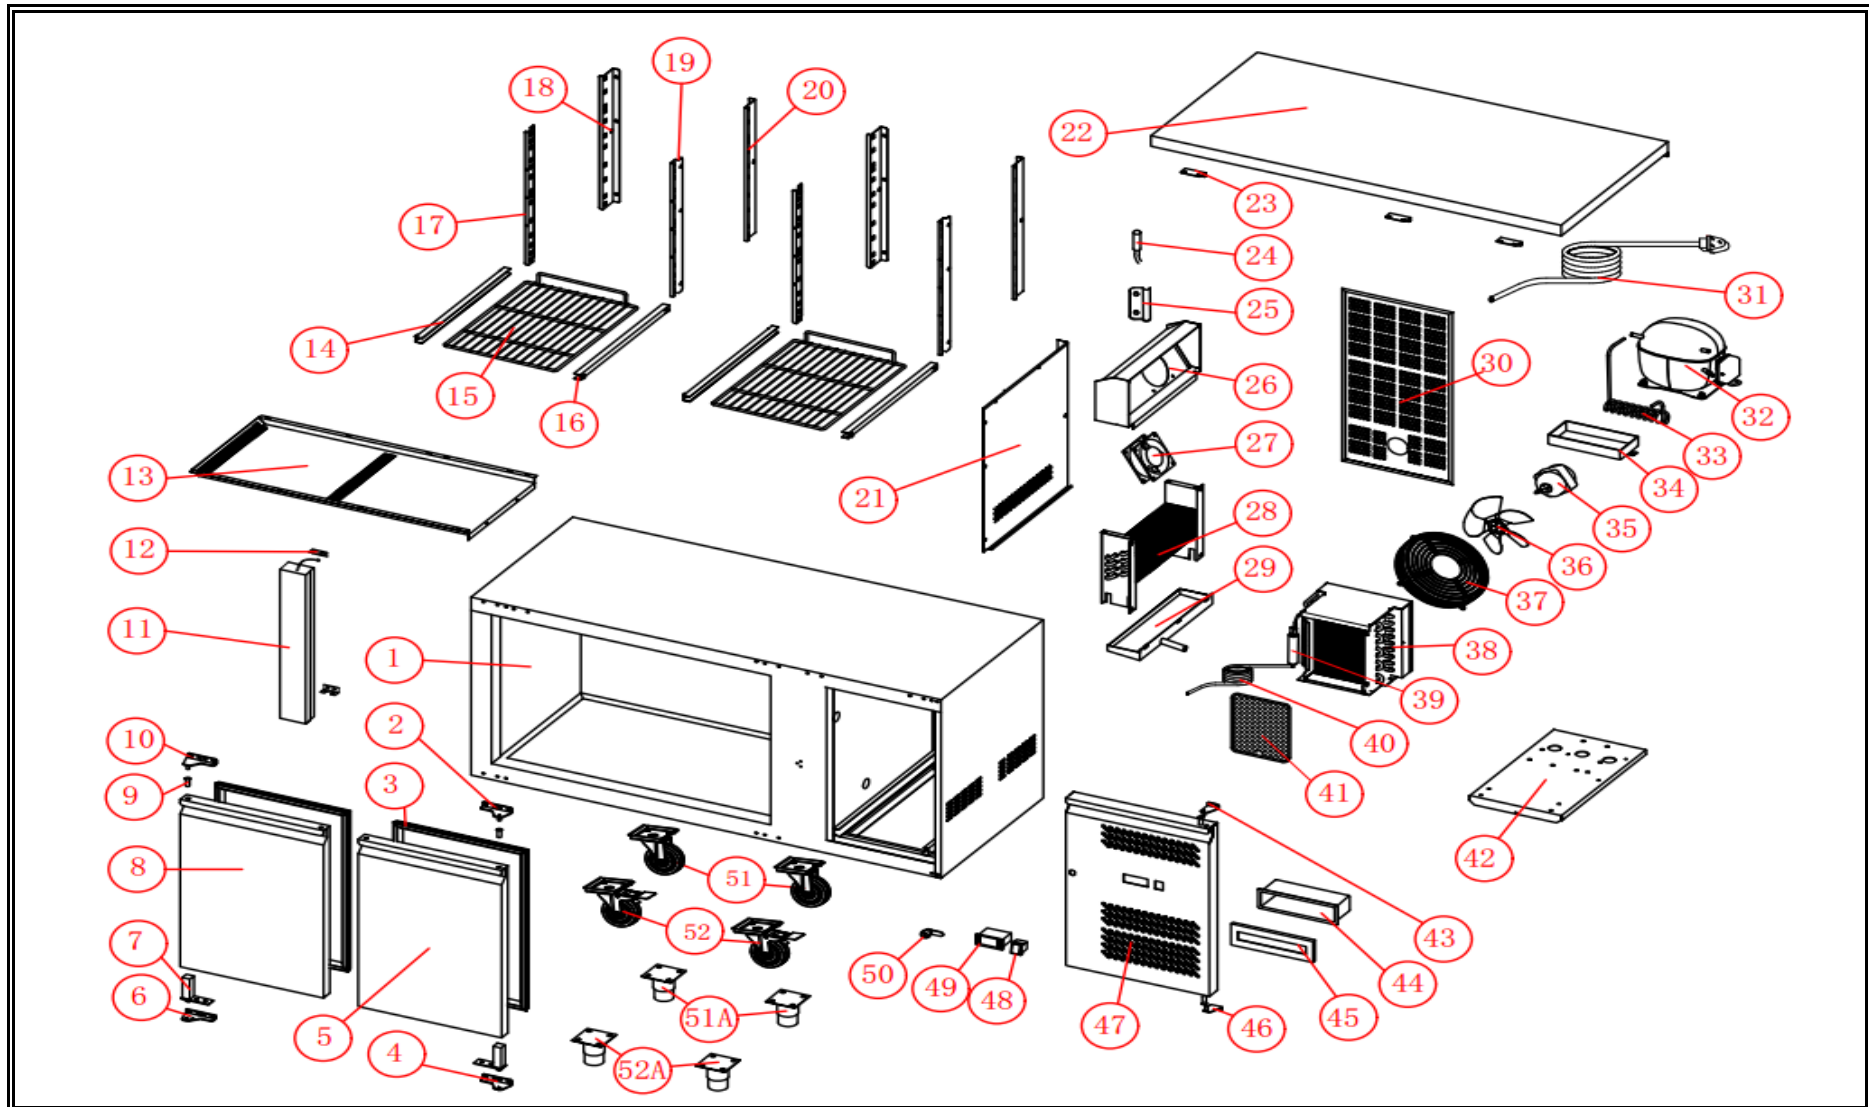

7950.5220

R290

Onderdelen informatie
Erzatzteil information
Spare part information
Information de pièces

POS:	Art.No.:	Omschrijving:	Aantal:
1		cabinet	1
2	CS9338.3905	right upper hinge	1
3	CS9338.3350	door gasket	2
4	CS9338.3910	right bottom hinge	1
5	CS9338.3755	door(right)	1
6	CS9338.3920	left bottom hinge	1
7	CS9338.3080	spring hinge	2
8	CS9338.3780	door(left)	1
9	CS9338.3275	door axis sleeve	4
10	CS9338.3915	left upper hinge	1
11		middle beam	1
12		middle beam connect	2
13		air guide board	1
14		left shelf guide	2
15		shelf	2
16		right shelf guide	2
17		beam hang strip(left)	2
18		rear hang strip(left)	2
19		beam hang strip(right)	2
20		rear hang strip(right)	2
21		fan cover	1
22		counter top	1
23		top fixing plate	3
24	CS9338.3515	probe	1
25		probe cover	1
26		eva. Fan cover	1
27	CS9338.3540	eva. Fan	1
28	CS9338.3775	evaporator	1
29	CS9338.3785	evaporator drain pan	1
30		back cover	1
31	CS9338.3530	power cord	1
32	CS9390.2440	compressor	1
33	CS9338.3960	high pressure pipe	1
34	CS9338.3225	outer drain pan	1
35	CS9338.3615	cond. Fan motor	1
36	CS9338.3215	cond. Fan blade	1
37	CS9338.3585	cond.fan cover	1
38	CS9338.3450	condenser	1
39	CS9338.3460	dryer filter	1
40	CS9338.3190	capillary	1
41	CS9338.3260	dryer filter	1
42		cooling unit board	1
43	CS9338.3925	control panel upper hinge	1

POS:	Art.No.:	Omschrijving:	Aantal:
44	CS9338.3930	plastic water-proof box	1
45	CS9338.3935	plastic water-proof box cover	1
46	CS9338.3940	control paner bottom hinge	1
47		panel	1
48	CS9344.0105	power switch	1
49	CS9338.3545	controller	1
50	CS9338.3115	door lock	1
51		wheel	2
52	CS9338.3325	feet(optional)	2
53		wheel(with lock)	2
54	CS9338.3325	feet(optional)	2