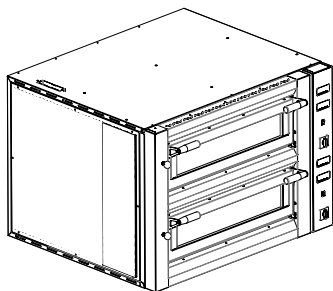

MOD : LFD-06L

Production code : P010210DIA

Digital Line

- ▶ Made of stainless steel
- ▶ Energy Room : cordierite dual refractory stone hob
- ▶ Maximum cooking temperature: 400 °C
- ▶ Independent and digital temperature set
- ▶ Armored heating elements
- ▶ Extra-insulation 50mm
- ▶ Door with double glass
- ▶ Possibility of overlapping up to 3 chambers

Single chamber

Code	P010208	P010209	P010210	P010211
External dimensions [mm] WxDxH	1060x890x400	1060x1240x400	1390x915x400	1390x1270x400
Chamber dimensions [mm] WxDxH	700x700x150	700x1050x150	1050x700x150	1050x1050x150
Pizza dimensions [mm]	4x ø350	6x ø350	6x ø350	9x ø350
Supply voltage [50Hz]	400V 3Ph+N	400V 3Ph+N	400V 3Ph+N	400V 3Ph+N
Total power [KW]	7,2	8,85	10,2	13,65
H07RNF cable section [mm²]	5G4	5G4	5G4	5G6
Packaging dimensions [mm] WxPxH	1130x1100x620	1130x1475x620	1130x1475x620	1480x1450x620
Net weight [Kg]	110	140	145	165
Gross weight [Kg]	125	155	160	180

Double chamber

Code	P010212	P010213	P010214	P010215
External dimensions [mm] WxDxH	1060x890x730	1060x1240x730	1390x915x730	1390x1270x730
Chamber dimensions [mm] WxDxH	700x700x150	700x1050x150	1050x700x150	1050x1050x150
Pizza dimensions [mm]	8x ø350	12x ø350	12x ø350	18x ø350
Supply voltage [50Hz]	400V 3Ph+N	400V 3Ph+N	400V 3Ph+N	400V 3Ph+N
Total power [KW]	14,4	17,7	20,4	27,3
H07RNF cable section [mm²]	5G6	5G6	5G10	5G16
Packaging dimensions [mm] WxPxH	1130x1100x950	1130x1475x950	1130x1475x950	1480x1450x950
Net weight [Kg]	175	240	255	275
Gross weight [Kg]	195	260	275	295

ALL-AROUND Kit

Full-coverage of the cooking chamber in refractory stone

CODE	ALL-AROUND	CHAMBER DIMENSIONS
P041000		670 x 685 x 150
P041001		670 x 1035 x 150
P041002		1035 x 670 x 150
P041003		1035 x 1035 x 150