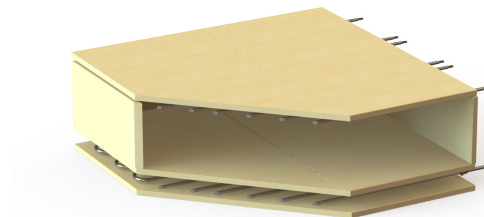

ALL-AROUND Kit

Full-coverage of the cooking chamber in refractory stone

CODE	ALL-AROUND	CHAMBER DIMENSIONS
P041000		670 x 685 x 150
P041001		670 x 1035 x 150
P041002		1035 x 670 x 150
P041003		1035 x 1035 x 150

All-Around option should be communicated at the order.