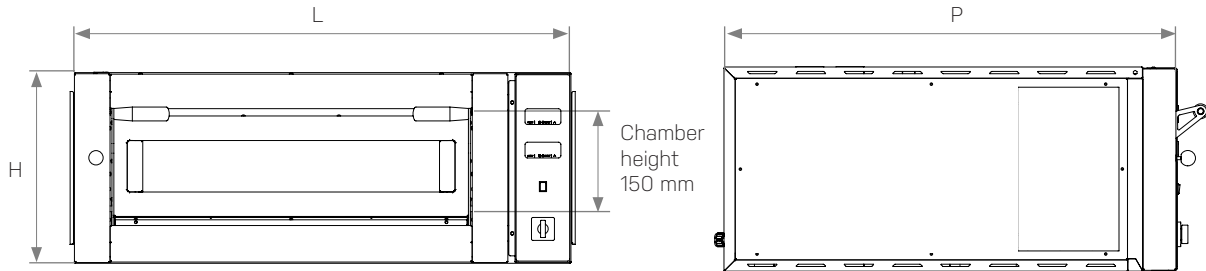

MOD : LFD-06L

Production code : P010210DIA

Digital Line

- ▶ Made of stainless steel
- ▶ Energy Room : cordierite dual refractory stone hob
- ▶ Maximum cooking temperature: 400 °C
- ▶ Independent and digital temperature set
- ▶ Armored heating elements
- ▶ Extra-insulation 50mm
- ▶ Door with double glass
- ▶ Possibility of overlapping up to 3 chambers

Single chamber

Code	P010208	P010209	P010210	P010211
External dimensions [mm] WxDxH	1060x890x400	1060x1240x400	1390x915x400	1390x1270x400
Chamber dimensions [mm] WxDxH	700x700x150	700x1050x150	1050x700x150	1050x1050x150
Pizza dimensions [mm]	4x ø350	6x ø350	6x ø350	9x ø350
Supply voltage [50Hz]	400V 3Ph+N	400V 3Ph+N	400V 3Ph+N	400V 3Ph+N
Total power [KW]	7,2	8,85	10,2	13,65
H07RNF cable section [mm²]	5G4	5G4	5G4	5G6
Packaging dimensions [mm] WxPxH	1130x1100x620	1130x1475x620	1130x1475x620	1480x1450x620
Net weight [Kg]	110	140	145	165
Gross weight [Kg]	125	155	160	180

Double chamber

Code	P010212	P010213	P010214	P010215
External dimensions [mm] WxDxH	1060x890x730	1060x1240x730	1390x915x730	1390x1270x730
Chamber dimensions [mm] WxDxH	700x700x150	700x1050x150	1050x700x150	1050x1050x150
Pizza dimensions [mm]	8x ø350	12x ø350	12x ø350	18x ø350
Supply voltage [50Hz]	400V 3Ph+N	400V 3Ph+N	400V 3Ph+N	400V 3Ph+N
Total power [KW]	14,4	17,7	20,4	27,3
H07RNF cable section [mm²]	5G6	5G6	5G10	5G16
Packaging dimensions [mm] WxPxH	1130x1100x950	1130x1475x950	1130x1475x950	1480x1450x950
Net weight [Kg]	175	240	255	275
Gross weight [Kg]	195	260	275	295

ALL-AROUND Kit

Full-coverage of the cooking chamber in refractory stone

CODE	ALL-AROUND	CHAMBER DIMENSIONS
P041000		670 x 685 x 150
P041001		670 x 1035 x 150
P041002		1035 x 670 x 150
P041003		1035 x 1035 x 150