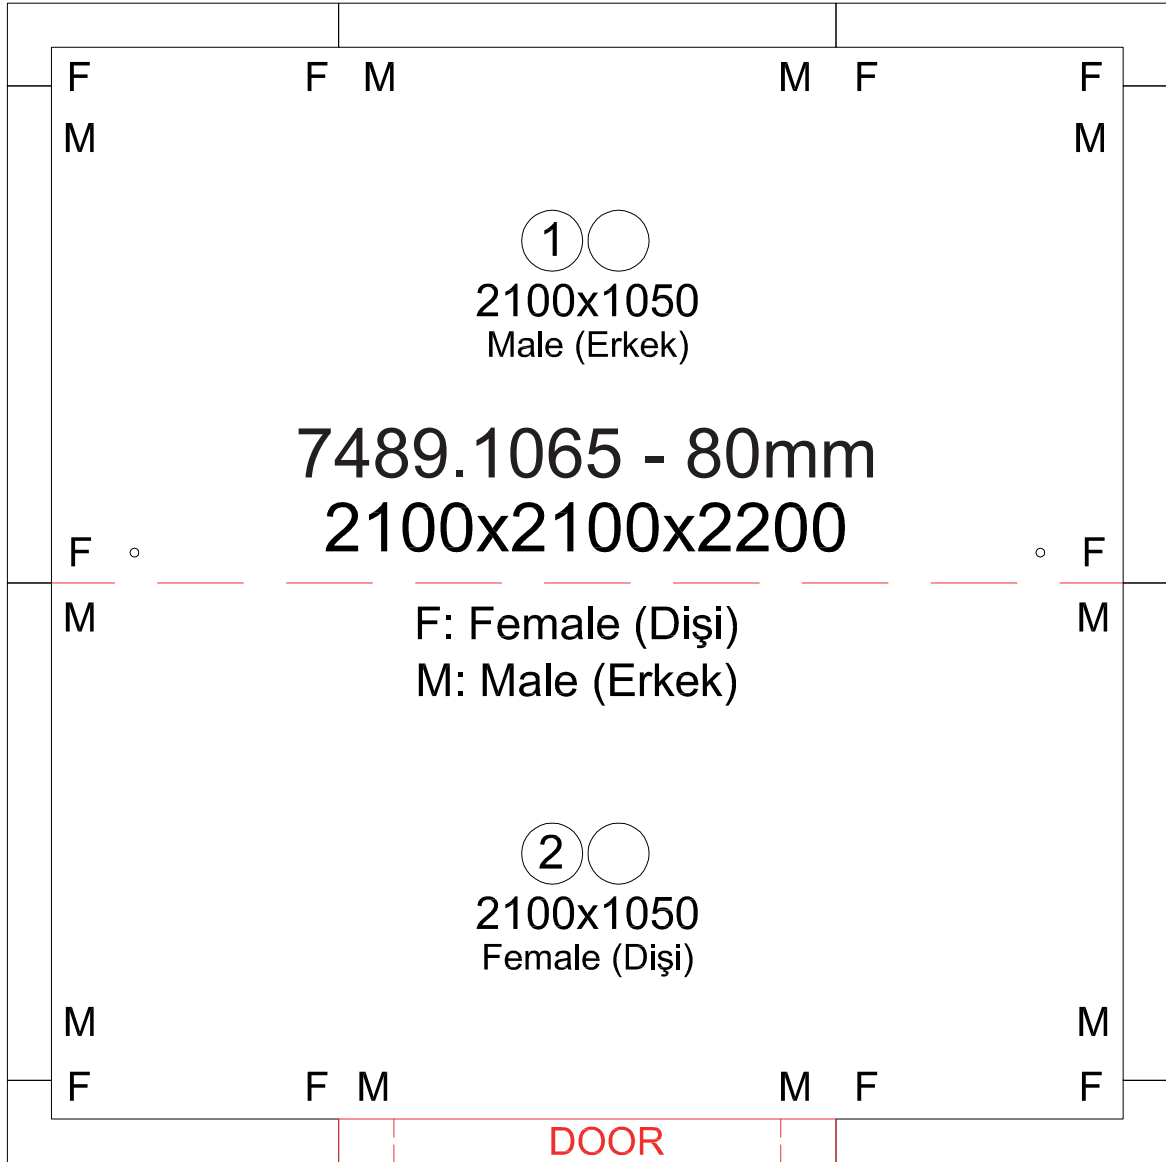

2100

2100

600x150
F-F
80mm
2200
RIGHT (SAĞ)
3

900
M-M
80mm
2200
4

600x150
F-F
80mm
2200
LEFT (SOL)
5

900
F-M
80mm
2200
8

900
M-F
80mm
2200
6

900
M-M
80mm
2200
9

900
M-M
80mm
2200
7

7489.1065 - 80mm
2100x2100x2200

F: Female (Dişi)
M: Male (Erkek)

1
2100x1050
Male (Erkek)

2
2100x1050
Female (Dişi)

DOOR

900
M-M
80mm
2200

600x150
F-F
80mm
2200
LEFT (SOL)
12

600x150
F-F
80mm
2200
RIGHT (SAĞ)
10

11