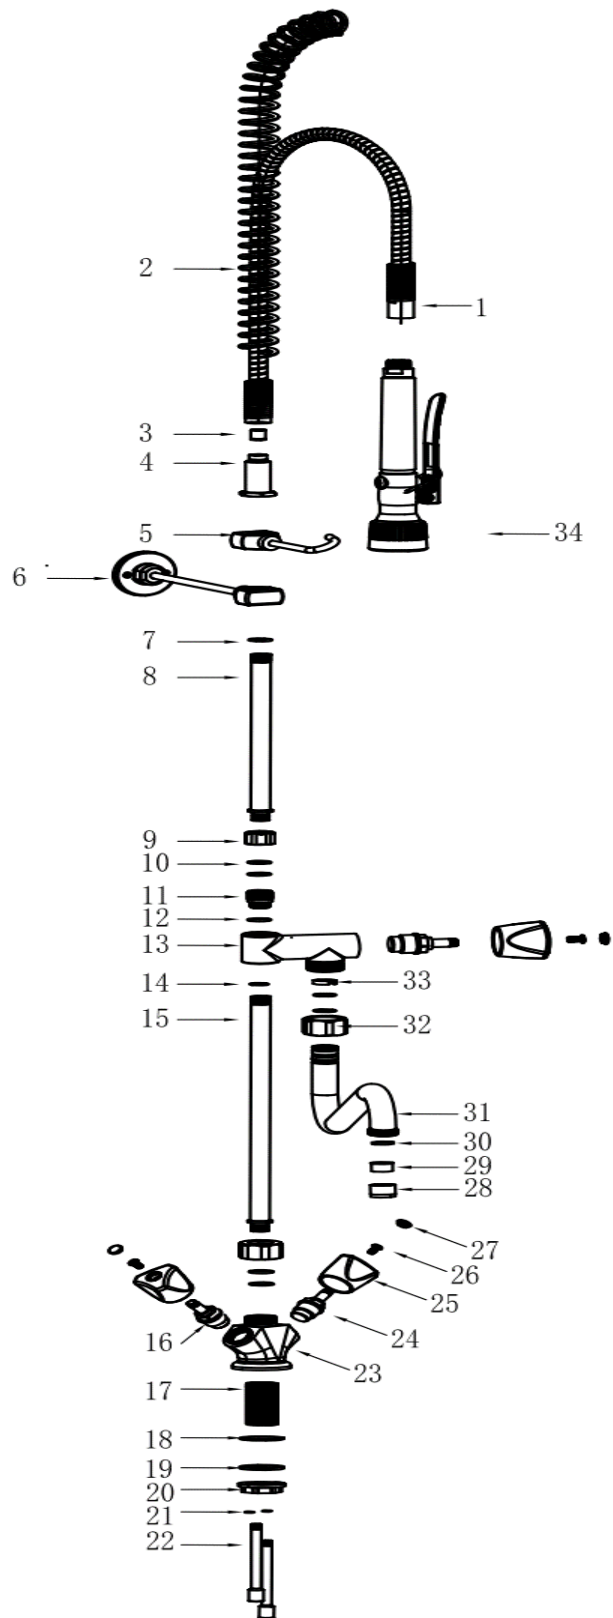

7536.0005

v1.0

Onderdelen informatie
Erzatzteil information
Spare part information
Information de pièces

CombiSteel

7536.0005

Onderdelenlijst 7536.0005

POS:	Art.No.:	Omschrijving:	Aantal:
1	CS9226.0030	Flexible hose	
2	CS9226.0035	Spring	
3	**	Non-return valve	
4	**	Riser / Hose Adaptor	
5	CS9226.0070	Hose Hook	
6	CS9226.0080	Wall Bracket	
7	**	Washer	
8	**	215mm Riser	
9	**	Pot Filler Nut	
10	**	Riser washer	
11	**	Fixing bushing	
12	**	Washer	
13	**	Pot filler body	
14	**	Riser washer	
15	**	265mm Riser	
16	CS9226.0014	Jumper Valve	
17	**	Body bushing	
18	**	Deck gasket	
19	**	Lock washer	
20	**	Lock nut	
21	**	Pipe O ring	
22	CS9226.0090	Inlet pipe	
23	**	Tap body	
24	CS9226.0012	Jumper Valve	
25	**	Handle	
26	**	Handle screw	
27	**	Handle marker	
28	**	Aerator Housing	
29	**	Aerator	
30	**	Aerator washer	
31	**	Swing spout	
32	**	Spout nut	
33	**	Nylon clips	
34	CS9226.0102	Variable spray gun	