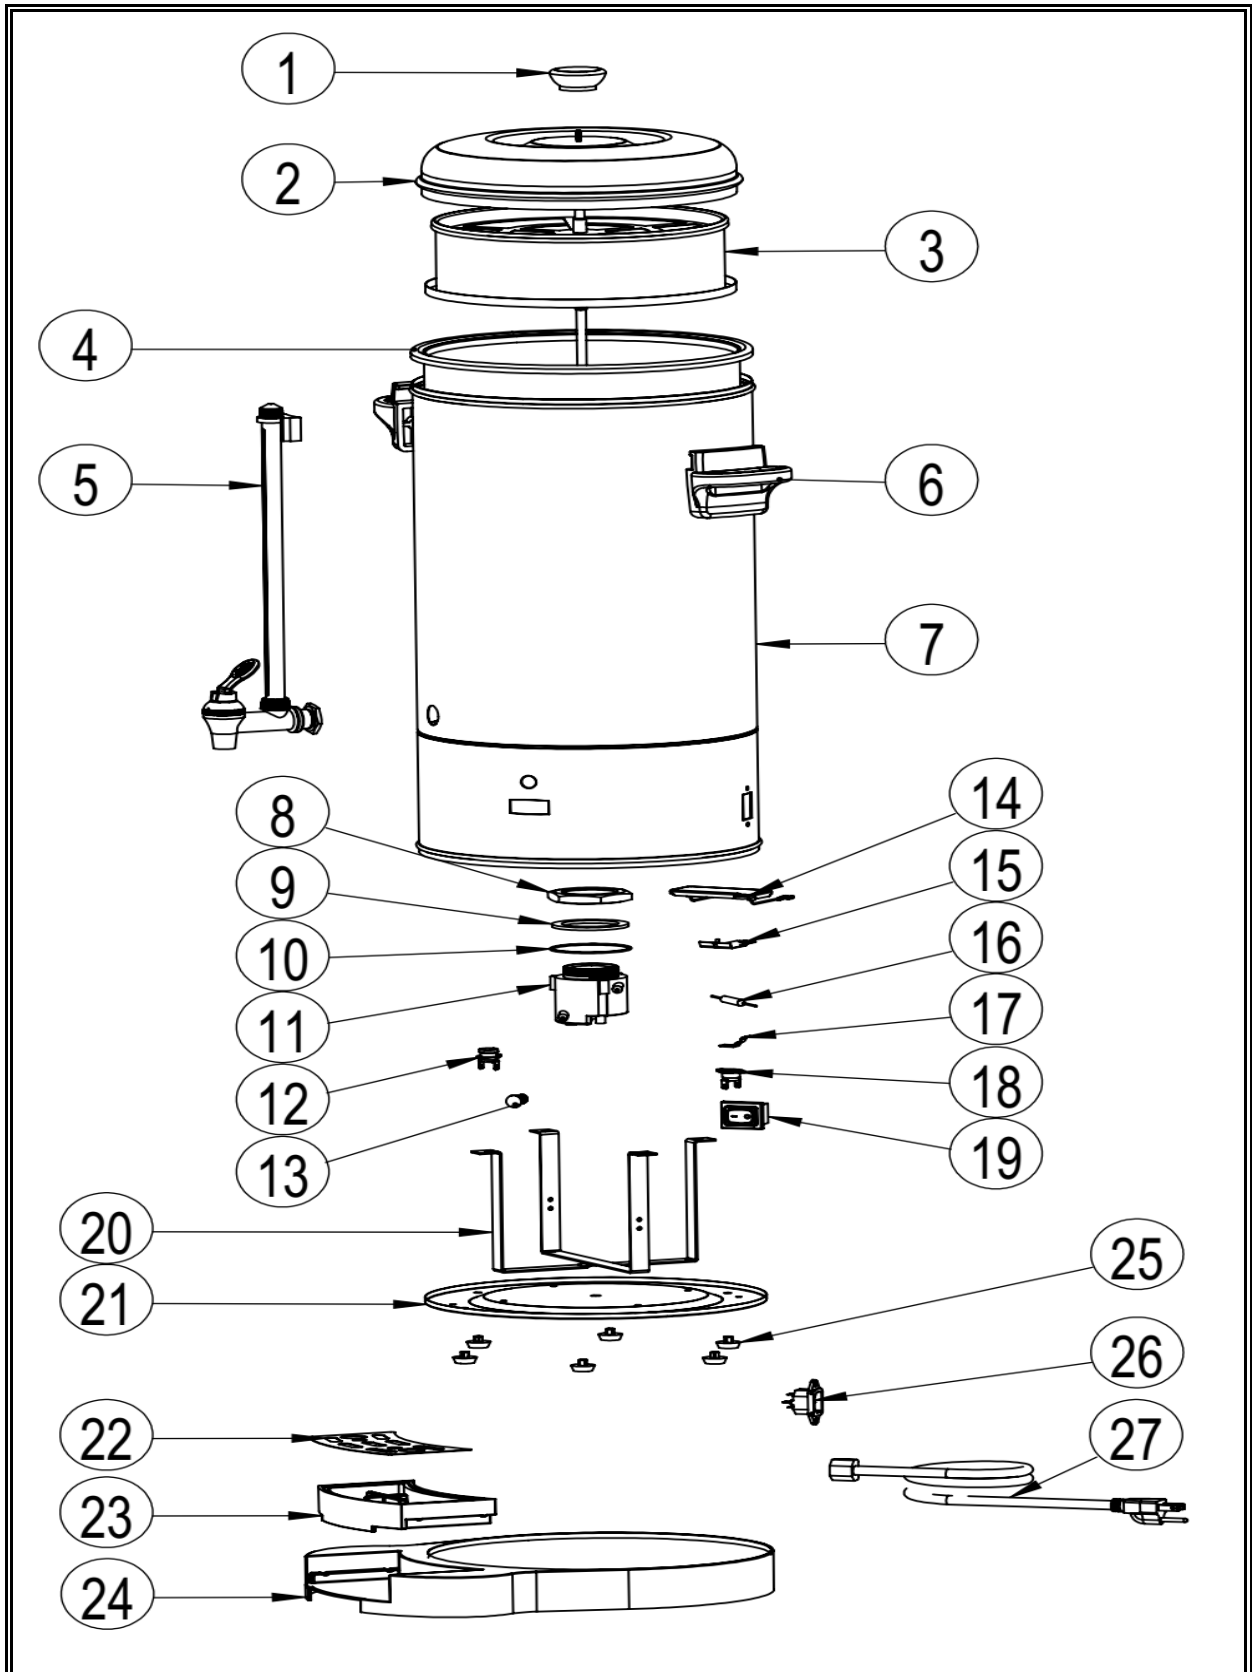

7535.0020

v1.0

Onderdelen informatie
Erzatzteil information
Spare part information
Information de pièces

CombiSteel

7535.0020

Onderdelenlijst 7535.0020

POS:	Art.No.:	Omschrijving:	Aantal:
1	**	Urn's lid knob	1PC
2	**	urn's cap (safe)	1PC
3	CS9332.0656	Basket set and Pump Bar	1SET
3.1	**	Basket cover	1PC
3.2	**	Basket	1PC
3.3	**	Tray plate	1PC
3.4	CS9332.0658	Pump bar	1PC
4	**	inner body of urn	1PC
5	CS9332.0666	tap and level assembly	1SET
5.1	**	tap of faucet	1PC
5.2	**	upper part of faucet	1PC
5.3	**	spring of faucet	1PC
5.4	**	shaft of faucet	1PC
5.5	CS9332.0662	sealing of faucet	1PC
5.6	**	main part of faucet	1PC
5.7	**	screw of glass graduation	1PC
5.8	**	sealing of graduation	1PC
5.9	CS9332.0668	glass graduation	1PC
5.10	**	fixer of water graduation	1PC
5.11	**	sleeve of graduation	1PC
5.12	**	ring of graduation	1PC
5.13	**	screw of glass graduation	1PC
5.14	**	sealing of graduation	1PC
5.15	**	spacing ring of hydrant	1PC
5.16	**	sealing of hydrant	1PC
5.17	**	Insert sleeve	1PC
5.18	**	seal ring	1PC
5.19	**	fixing screw of faucet	1PC
6	**	body plastic handle (safe)	1PC
7	**	outer body of urn	1PC
8	**	Hexagonal screw of heating element	1PC
9	**	Sealing of heating element	1PC
10	**	AL washer for heater	1PC
11	CS9332.0670	Heating element	1PC
12	**	auto reset thermostat	1PC
13	**	indication lamp	1PC
14	CS9332.0672	Mica heating plate	2PC
15	**	mica heating plate fixer	2PC
16	**	thermos cutoffs	1PC
17	**	Fuse tablet	1PC
18	**	200。 C fixer of thermos cut offs	1PC
19	**	Power switch	1PC
20	**	plastic fixer of bottom	1PC
21	**	Stand bottom cover	1PC

Onderdelenlijst 7535.0020

POS:	Art.No.:	Omschrijving:	Aantal:
22	CS9332.0680	drip tray SS cover	1PC
23	CS9332.0680	drip tray plastic water tank	1PC
24	**	Sheet drip tray	1PC
25	**	Rubber foot	1PC
26	**	wire socket	1PC
27	**	power cord + plug	1PC
.		** = No article number known, must be requested specifically.	