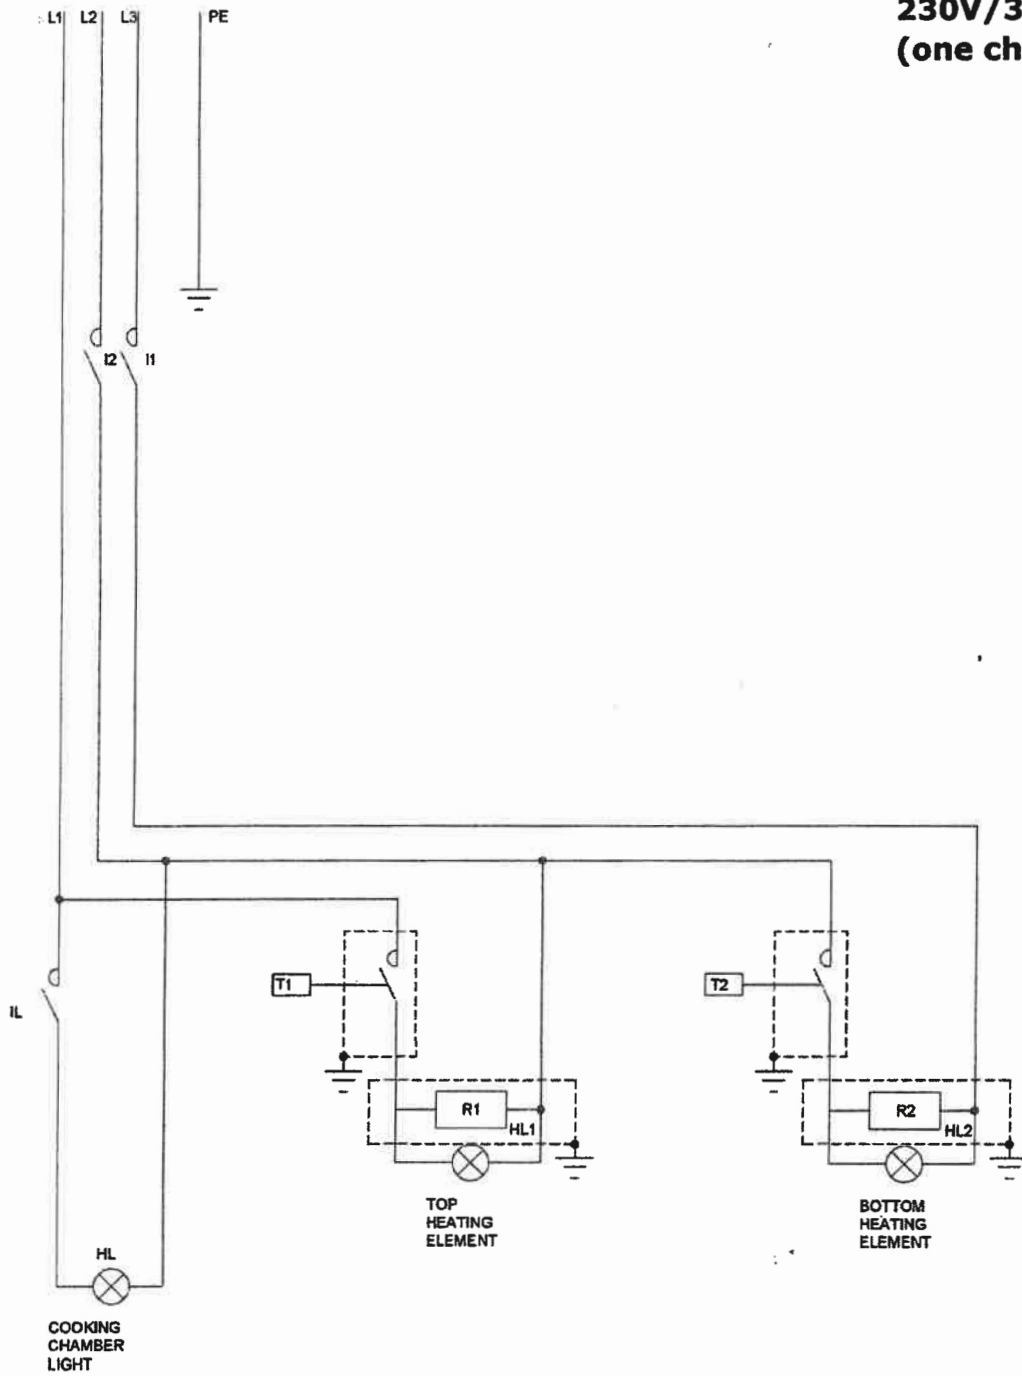

MOD : WR-DFXL-33

Production code : BASIC XL 33

09/2025

**230V/3PH
(one chamber)**

Legend of oven wiring diagrams

- T unipolar thermostat;
- I heating element power switch;
- HL inside lamp pilot light;
- IL switch for the inside lamp