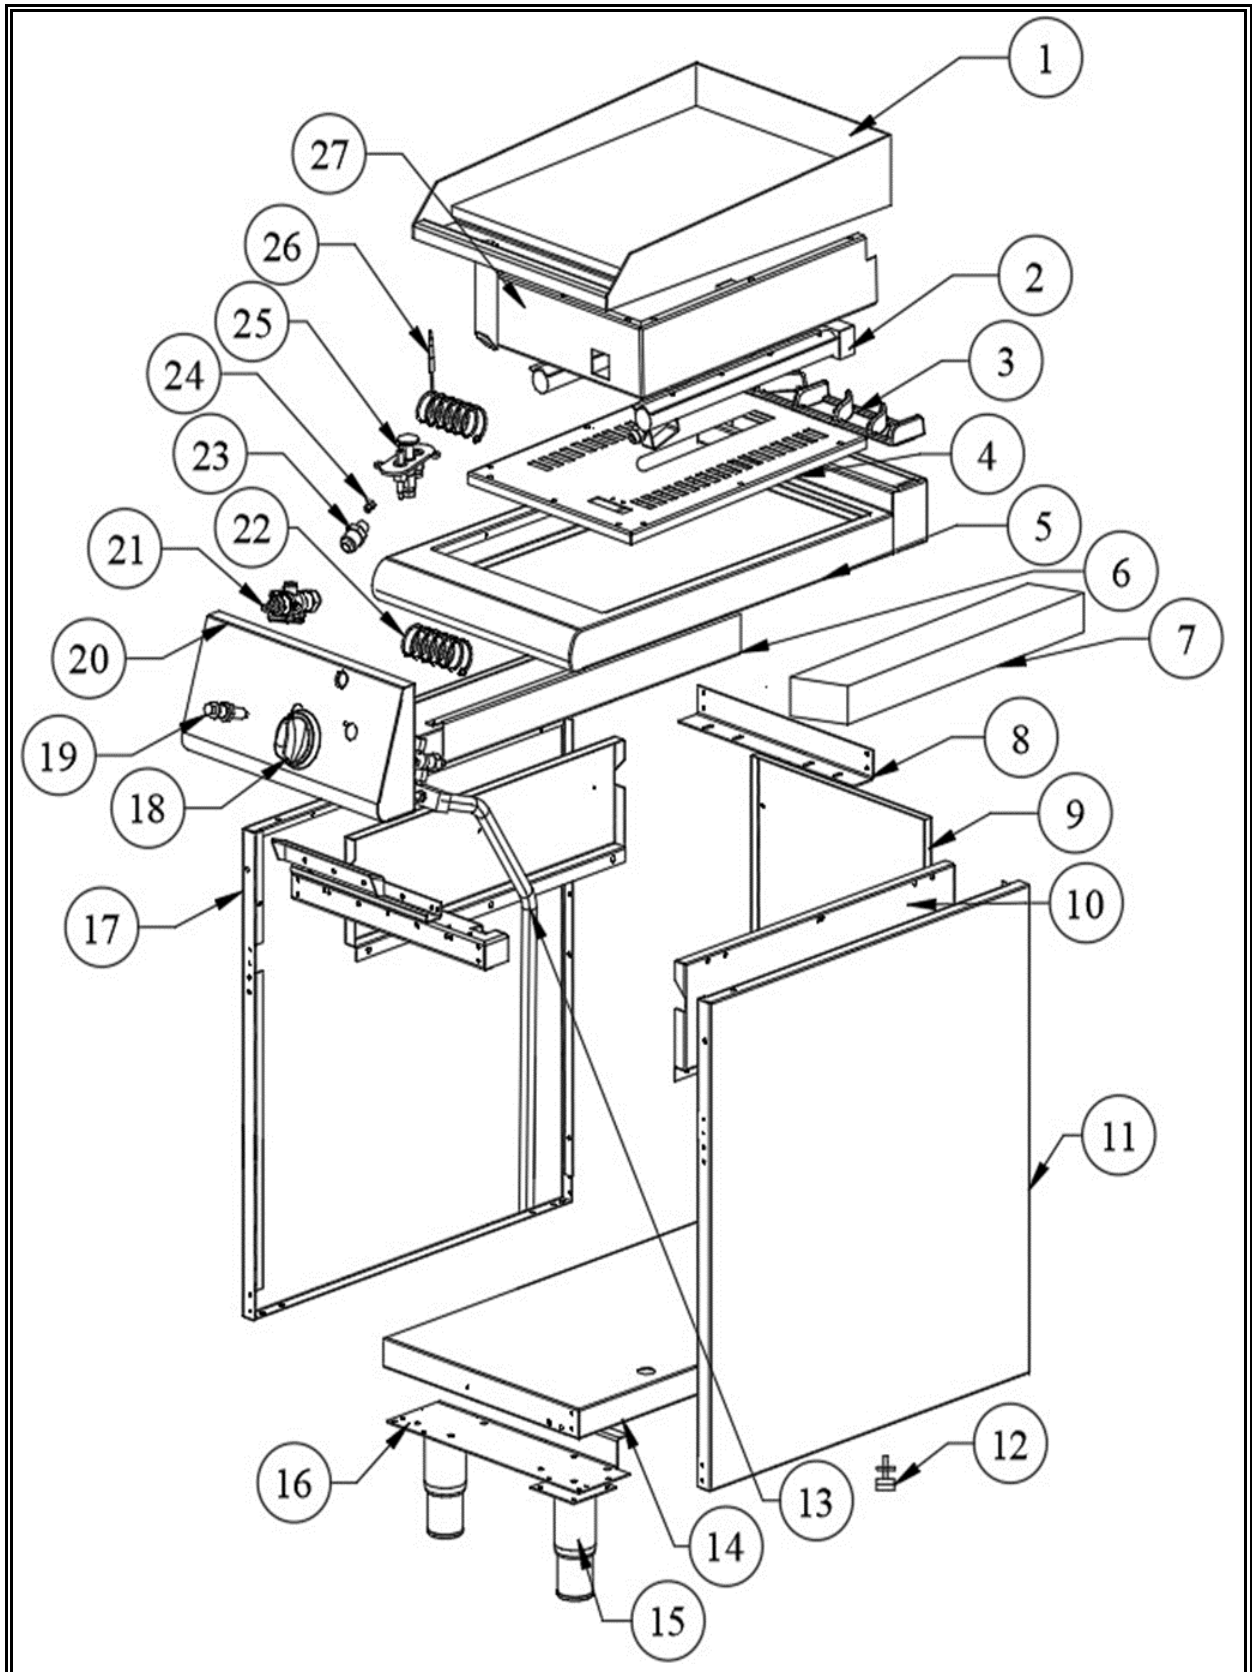

CombiSteel

7178.3185

v1.0

Onderdelen informatie
Erzatzteil information
Spare part information
Information de pièces

CombiSteel

7178.3185

Onderdelenlijst 7178.3185

POS:	Art.No.:	Omschrijving:	Aantal:
1A	**	Plate (7178.3150)	1
1B	**	Chrome Plate (7178.3185)	1
2	CS9289.1440	Burner	1
3	CS9289.0280	Iron Cast Chimney	1
4	**	Bottom Combustion Chamber	1
5	**	Top Table	1
6	**	Oil Drawer Slider	1
7	CS9289.1410	Oil Drawer	1
8	**	Oil Collector Support	1
9	**	Back Panel	1
10	**	Side Panel Isolation	2
11	**	Side Panel Right	1
12	**	Grounding Terminal	1
13	CS9289.0480	Gas Tank	1
14	**	Bottom Table	1
15	CS9289.0405	Adjustable Legs	4
16	**	Legs Fixing Part	2
17	**	Side Panel Left	1
18	CS9289.0660	Ø8 Knob	1
18A	CS9289.0907	Knob Pad with Igniter	1
19	CS9289.0665	Piezo Igniter	1
20	**	Front Panel	1
21	CS9289.0075	Gas Valve	1
22	CS9289.1330	Igniter Cable 80cm	1
23	CS9289.0880	3/8"-5/16" Inj. Inlet	1
24A	CS9289.0355	M8 Inj Lpg Ø 1.60mm	1
24B	CS9289.0500	M8 Inj Ng Ø 2.50mm	1
25	CS9289.0655	Aluminized Pilot	1
26	CS9289.0402	M8 Thermocouple 80cm	1
27	**	Top Combustion Chamber	1
		** = No article number known, must be requested specifically.	