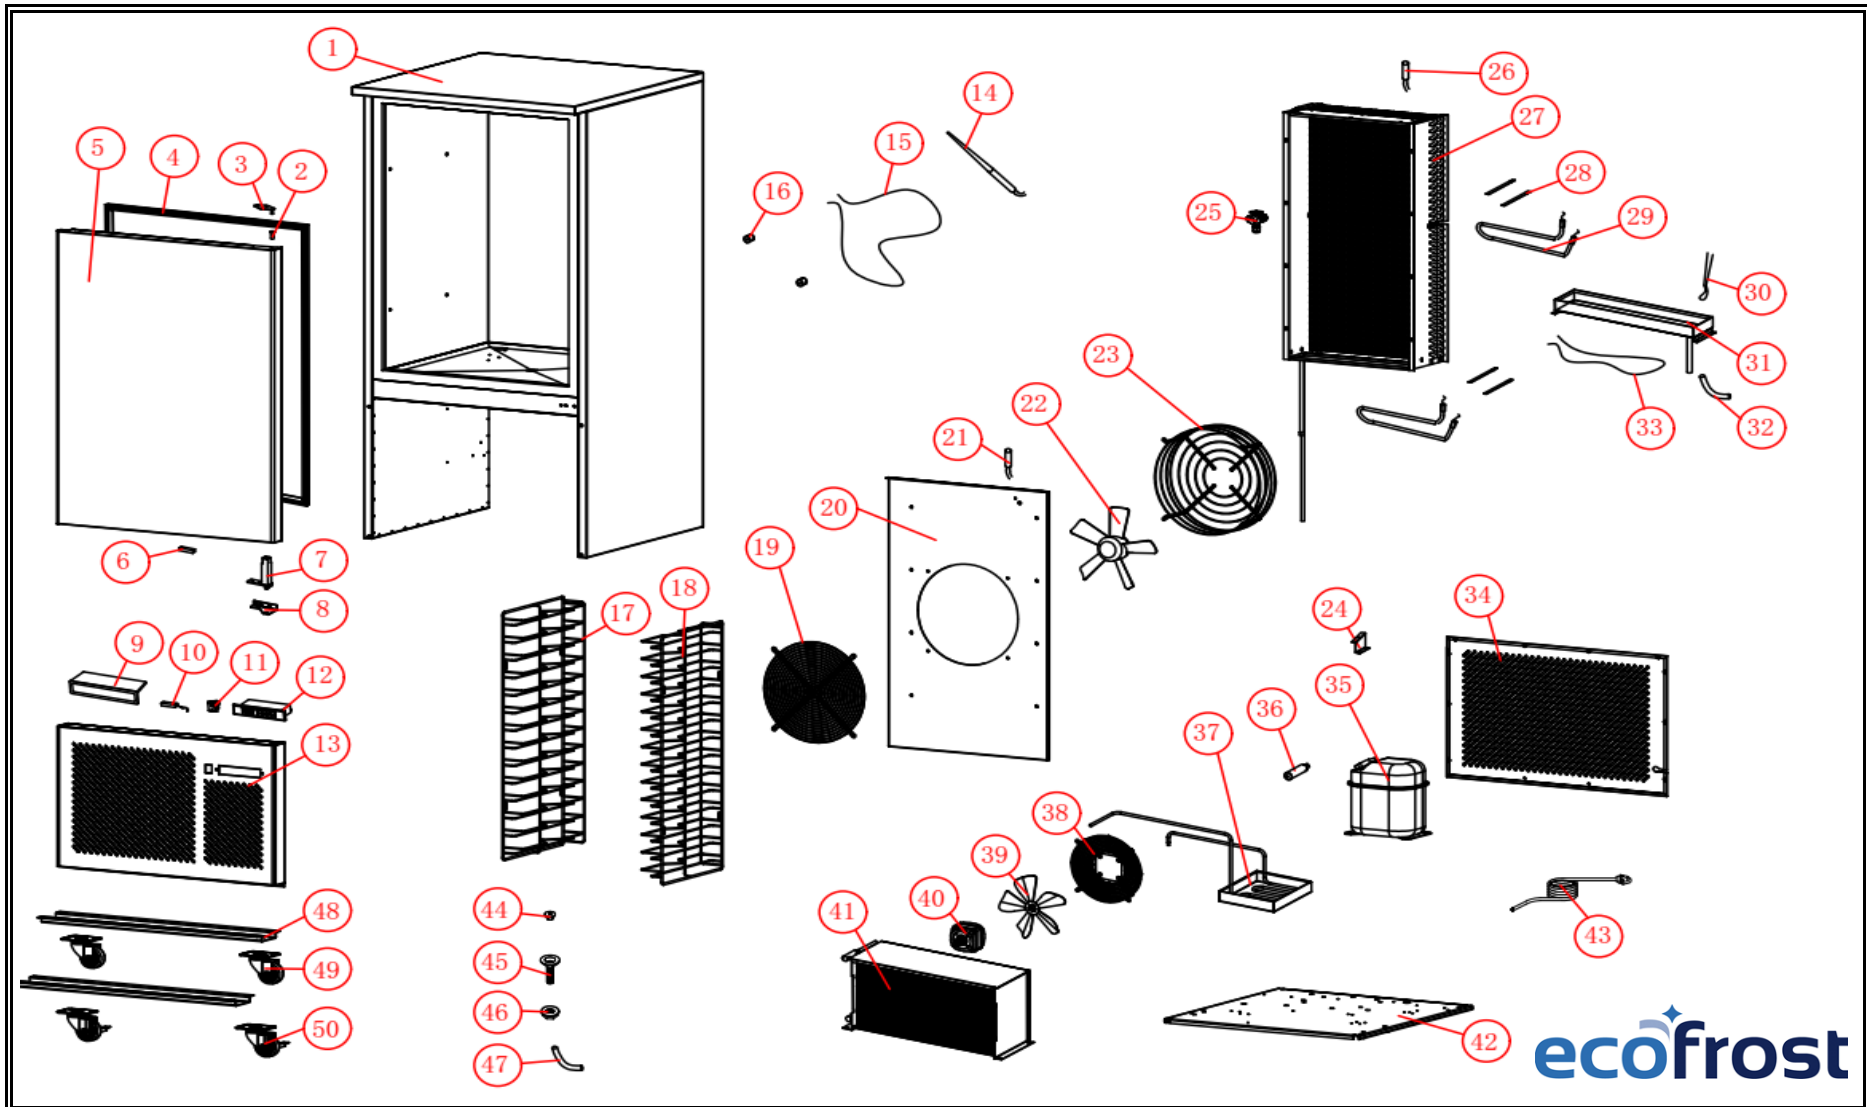

ecofrost

7950.5245

R290

Onderdelen informatie
Erzatzteil information
Spare part information
Information de pièces

ecofrost

7950.5245

POS:	Art.No.:	Omschrijving:	Aantal:
1		cabinet	1
2	9338.3275	door axis sleeve	1
3	9338.3712	right upper hinge	1
4	9338.3704	door gasket	1
5		door	1
6	9338.3705	magnet	1
7	9338.3710	spring hinge	1
8	9338.3711	right bottom hinge	1
9		controller antiwater cover	1
10	9338.3706	magnet switch	1
11	9344.0105	power switch	1
12	9338.3730	controller	1
13		panel	1
14	9338.3720	core probe	1
15		frame heater	1
16		spacer	2
17		pan holder(left)	1
18		pan holder(right)	1
19		conden.fan cover	1
20		fan cover	1
21	9338.3525	probe	1
22	9338.3660	eva. Fan	1
23		eva fan cover	1
24		dryer filter mounting plate	1
25	9338.3735	expansion valve	1
26	9338.3520	eva. probe	1
27		evaporator	1
28		defrost heater clip	4
29	9338.3375	defrost heater	2
30	9338.3510	draining heater	1
31	9338.3380	inner water box	1
32		transparent hose	1
33	9338.3385	eva. drain pan heater	1
34		back cover	1
35	9338.3394	compressor	1
36	9338.3370	dryer filter	1
37	9338.3395	outer water box	1
38		eva. Fan cover	1
39		cond. Fan blade	1
40	9338.3725	cond.Fan motor	1
41	9338.3400	condenser	1
42		cooling unit board	1
43		power cord	1

POS:	Art.No.:	Omschrijving:	Aantal:
44		water plug	1
45		drain-pipe	1
46		drain-pipe but	1
47		drain-pipe	1
48		castor mounting plate	2
49	9338.3095	castor	2
50	9338.3100	castor(with brake)	2