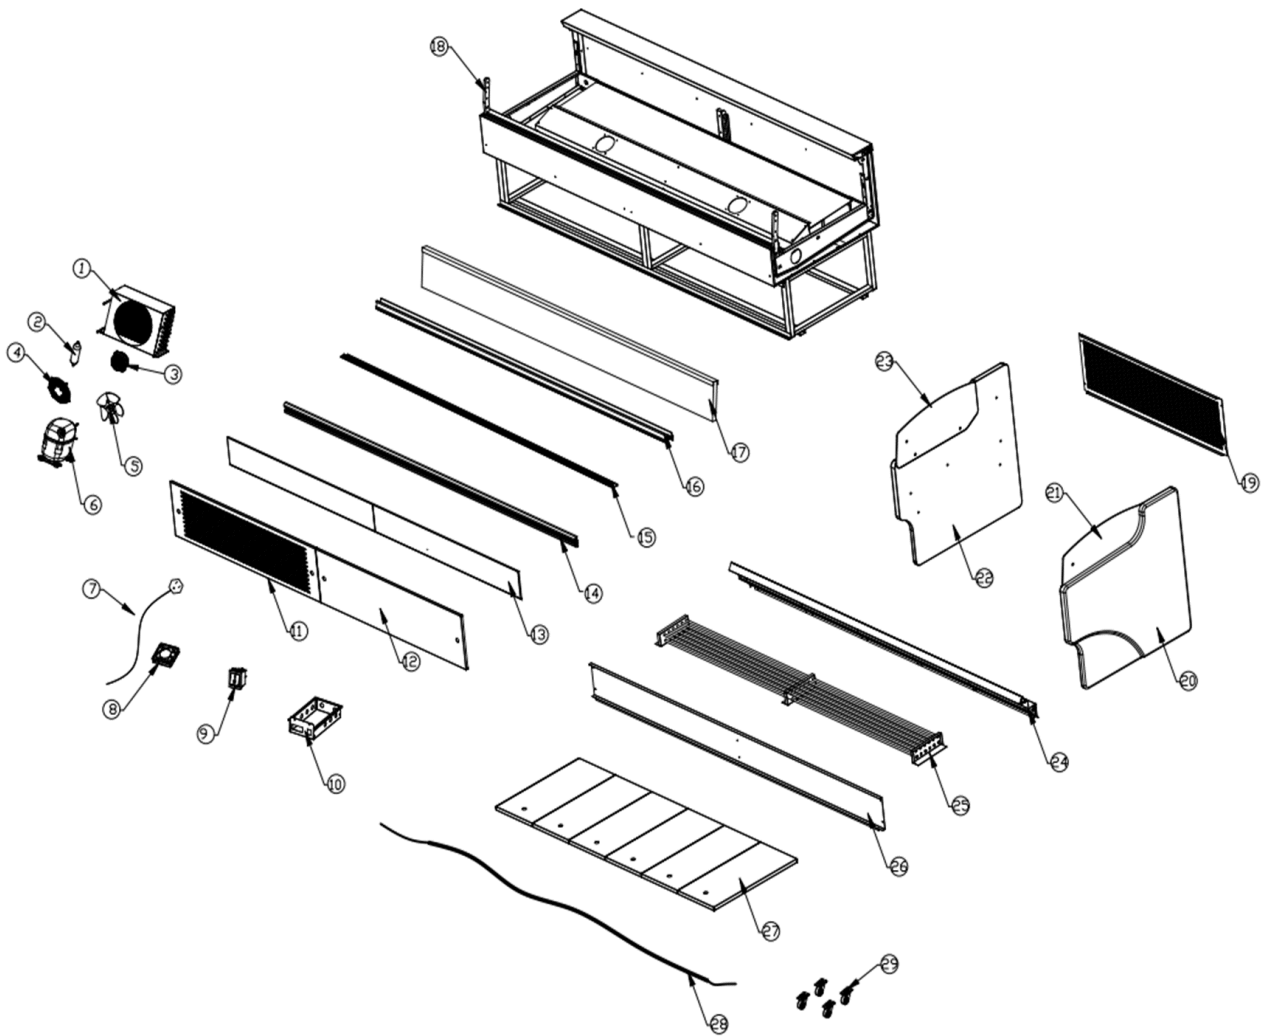

Spare part information

7090.0225

CombiSteel

7090.0225

Spare part list 7090.0225

POS:	Art.No.:	Omschrijving:	Aantal:
1	**	Condenser	1
2	**	Filter dryer	1
3	**	Condensing fan	1
4	**	Condensing hood	1
5	**	Condensing blade	1
6	**	Compressor	1
7	**	Power cord	1
8	**	Evaporating fan	2
9	**	Light switch (red)	1
10	**	Electric control box	1
11	**	Left trim	1
12	**	Right trim	1
13	**	Front trim	2
14	**	Protective bars and inserts	1
15	**	Suction grille	1
16	**	Cabinet opening	1
17	**	Front glass and guard	1
18	**	Front glass support	2
19	**	Rear protection plate	1
20	**	Left side plate	1
21	**	Left side glass	1
22	**	Right side plate	1
23	**	Right side glass	1
24	**	Air outlet net assembly	1
25	**	Evaporator	1
26	**	Leeward plate	1
27	**	Bottom septum	6
28	CS9338.8510	Heating wire	1
29	**	Universal wheel	4
30	**	Night curtain	2
.		## = Parts cannot be ordered separately.	
.		** = No article number known, must be requested specifically.	