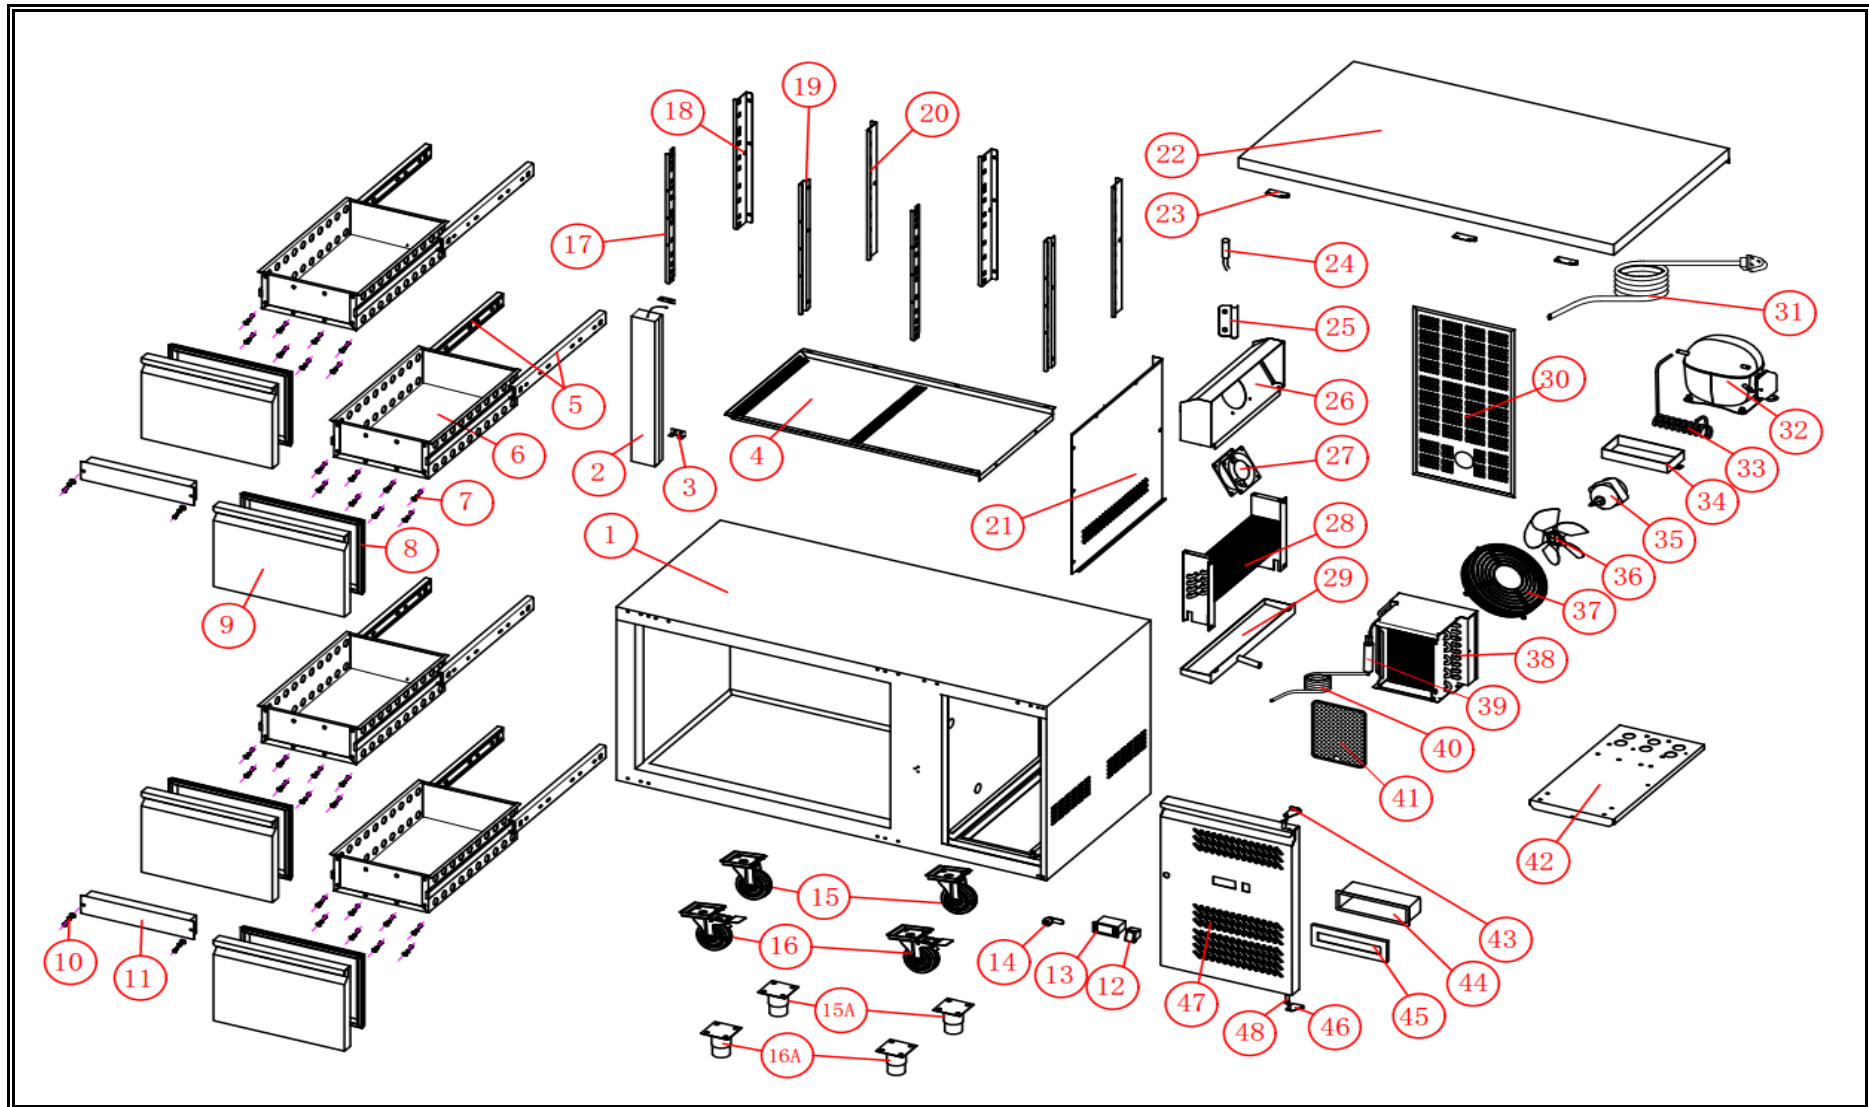

**7950.5170**

**R290**

Onderdelen informatie  
Erzatzteil information  
Spare part information  
Information de pièces

POS:	Art.No.:	Omschrijving:	Aantal:
1		cabinet	1
2		middle beam	1
3		middle beam connect	2
4		air guide board	1
5		drawer guide	4
6		GN1/2 drawer	4
7		screw(M5*12)	32
8	CS9338.3360	drawer door gasket	4
9	CS9338.3770	drawer door	4
10		screw(M4*12)	4
11	CS9338.3685	drawer beam	2
12	CS9344.0105	power switch	1
13	CS9338.3545	controller	1
14	CS9338.3115	door lock	1
15	CS9338.3095	wheel	2
16	CS9338.3325	feet(optional)	2
17	CS9338.3090	wheel(with lock)	2
18	CS9338.3325	feet(optional)	2
19	CS9338.3817	beam hang strip(left)	2
20	CS9338.3815	rear hang strip(left)	2
21	CS9338.3818	beam hang strip(right)	2
22	CS9338.3816	rear hang strip(right)	2
23		fan cover	1
24		counter top	1
25		top fixing plate	3
26	CS9338.3515	probe	1
27		probe cover	1
28		eva. Fan cover	1
29	CS9338.3540	eva. Fan	1
30	CS9338.3475	evaporator	1
31	CS9338.3220	evaporator drain pan	1
32		back cover	1
33	CS9338.3530	power cord	1
34	CS9338.3425	compressor	1
35	CS9338.3960	high pressure pipe	1
36	CS9338.3225	outer drain pan	1
37	CS9338.3615	cond. Fan motor	1
38	CS9338.3215	cond. Fan blade	1
39	CS9338.3585	cond.fan cover	1
40	CS9338.3450	condenser	1
41	CS9338.3460	dryer filter	1
42	CS9338.3190	capillary	1
43	CS9338.3260	dryer filter	1

<b>POS:</b>	<b>Art.No.:</b>	<b>Omschrijving:</b>	<b>Aantal:</b>
44		cooling unit board	1
45	CS9338.3925	control panel upper hinge	1
46	CS9338.3930	plastic water-proof box	1
47	CS9338.3935	plastic water-proof box cover	1
48	CS9338.3940	control paner bottom hinge	1
49	CS9338.3070	panel	1
50	CS9338.3275	door axis sleeve	2